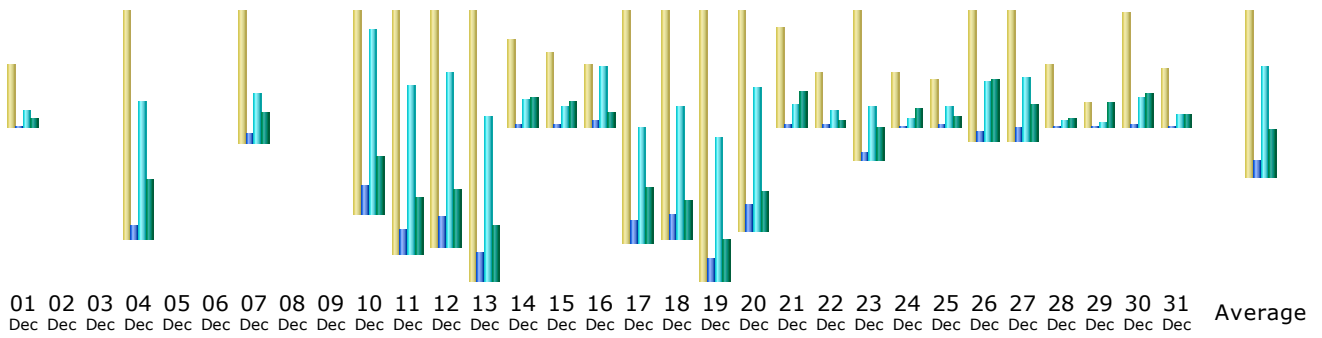

* Not viewed traffic includes traffic generated by robots, worms, or replies with special HTTP status codes.

Monthly history

Month	Unique visitors	Number of visits	Pages	Hits	Bandwidth
Jan 2013	2,070	3,348	21,963	144,682	4.68 GB
Feb 2013	1,533	2,518	14,755	91,219	3.33 GB
Mar 2013	1,758	2,777	12,802	87,012	4.04 GB
Apr 2013	2,142	3,520	15,783	109,714	4.82 GB
May 2013	2,393	3,687	11,178	82,163	6.45 GB
Jun 2013	2,337	3,600	14,409	90,272	4.23 GB
Jul 2013	1,212	2,298	11,927	86,600	4.46 GB
Aug 2013	1,161	1,966	13,477	81,704	3.37 GB
Sep 2013	957	1,798	9,739	74,886	3.60 GB
Oct 2013	1,006	1,696	9,716	78,880	5.04 GB
Nov 2013	1,068	1,930	13,374	111,033	5.23 GB
Dec 2013	1,058	1,761	13,421	88,572	5.97 GB
Total	18,695	30,899	162,544	1,126,737	55.21 GB

Days of month

Day	Number of visits	Pages	Hits	Bandwidth
01 Dec 2013	21	43	421	36.57 MB
02 Dec 2013	118	698	6,879	185.23 MB
03 Dec 2013	108	576	5,216	358.67 MB
04 Dec 2013	78	337	3,505	248.45 MB
05 Dec 2013	98	2,797	8,874	1.42 GB
06 Dec 2013	101	673	7,021	208.35 MB
07 Dec 2013	45	204	1,242	122.01 MB
08 Dec 2013	49	496	7,678	169.03 MB
09 Dec 2013	104	940	6,171	189.94 MB
10 Dec 2013	69	739	4,721	237.92 MB
11 Dec 2013	83	616	4,310	238.32 MB
12 Dec 2013	80	757	4,478	242.90 MB
13 Dec 2013	92	696	4,209	229.01 MB
14 Dec 2013	30	78	702	123.95 MB
15 Dec 2013	25	60	532	110.42 MB
16 Dec 2013	21	165	1,531	59.48 MB
17 Dec 2013	79	559	2,913	227.57 MB
18 Dec 2013	78	634	3,354	154.24 MB
19 Dec 2013	92	549	3,664	173.89 MB
20 Dec 2013	75	660	3,656	165.00 MB
21 Dec 2013	34	73	575	149.42 MB
22 Dec 2013	19	66	416	25.34 MB
23 Dec 2013	51	193	1,340	130.94 MB
24 Dec 2013	19	33	228	73.30 MB
25 Dec 2013	16	58	502	48.04 MB
26 Dec 2013	44	222	1,491	259.12 MB
27 Dec 2013	44	320	1,620	150.07 MB
28 Dec 2013	21	37	176	35.00 MB
29 Dec 2013	8	11	99	104.49 MB
30 Dec 2013	39	88	746	141.25 MB
31 Dec 2013	20	43	302	53.54 MB
Average	56	432	2,857	197.11 MB
Total	1,761	13,421	88,572	5.97 GB