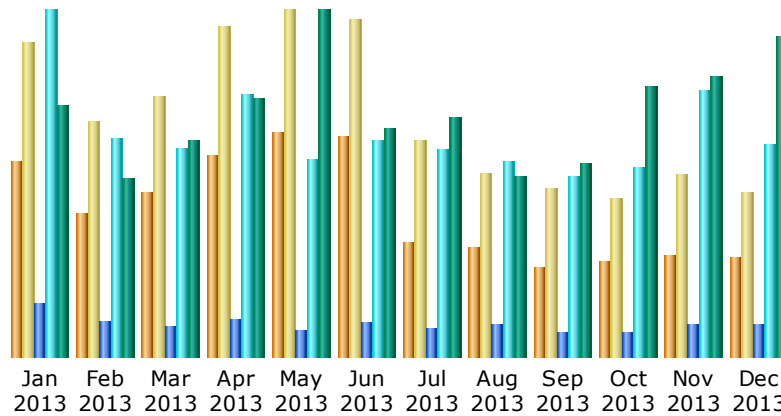

Last Update: 06 Jan 2014 - 06:14

Reported period: Dec 2013 OK

Summary

Reported period	Month Dec 2013				
First visit	01 Dec 2013 - 04:35				
Last visit	31 Dec 2013 - 23:06				
	Unique visitors	Number of visits	Pages	Hits	Bandwidth
Viewed traffic *	1,058	1,761 (1.66 visits/visitor)	13,421 (7.62 Pages/Visit)	88,572 (50.29 Hits/Visit)	5.97 GB (3553.15 KB/Visit)
Not viewed traffic *			9,801	26,354	7.19 GB

* Not viewed traffic includes traffic generated by robots, worms, or replies with special HTTP status codes.

Monthly history

Month	Unique visitors	Number of visits	Pages	Hits	Bandwidth
Jan 2013	2,070	3,348	21,963	144,682	4.68 GB
Feb 2013	1,533	2,518	14,755	91,219	3.33 GB
Mar 2013	1,758	2,777	12,802	87,012	4.04 GB
Apr 2013	2,142	3,520	15,783	109,714	4.82 GB
May 2013	2,393	3,687	11,178	82,163	6.45 GB
Jun 2013	2,337	3,600	14,409	90,272	4.23 GB
Jul 2013	1,212	2,298	11,927	86,600	4.46 GB
Aug 2013	1,161	1,966	13,477	81,704	3.37 GB
Sep 2013	957	1,798	9,739	74,886	3.60 GB
Oct 2013	1,006	1,696	9,716	78,880	5.04 GB
Nov 2013	1,068	1,930	13,374	111,033	5.23 GB
Dec 2013	1,058	1,761	13,421	88,572	5.97 GB
Total	18,695	30,899	162,544	1,126,737	55.21 GB