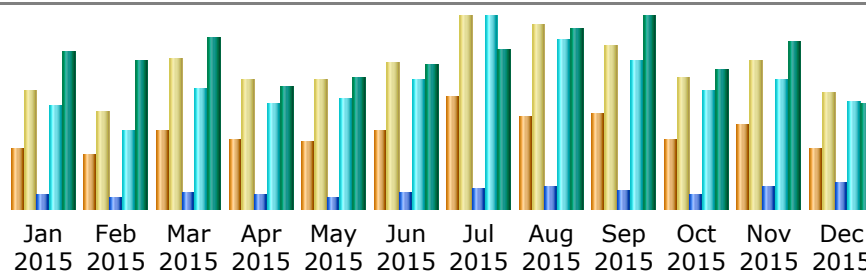

Last Update: 25 Jan 2016 - 19:50

Reported period: Nov 2015 OK

Summary

Reported period	Month Nov 2015				
First visit	NA				
Last visit	30 Nov 2015 - 23:40				
	Unique visitors	Number of visits	Pages	Hits	Bandwidth
Viewed traffic *	2,193	3,914 (1.78 visits/visitor)	17,908 (4.57 Pages/Visit)	106,543 (27.22 Hits/Visit)	23.15 GB (6202.39 KB/Visit)
Not viewed traffic *			14,404	34,722	10.33 GB

* Not viewed traffic includes traffic generated by robots, worms, or replies with special HTTP status codes.

Monthly history

Month	Unique visitors	Number of visits	Pages	Hits	Bandwidth
Jan 2015	1,618	3,118	11,596	85,308	21.70 GB
Feb 2015	1,412	2,562	8,983	64,687	20.49 GB
Mar 2015	2,035	3,948	13,086	100,936	23.56 GB
Apr 2015	1,809	3,370	10,987	87,805	16.97 GB
May 2015	1,755	3,380	9,611	90,496	18.03 GB
Jun 2015	2,037	3,821	12,451	108,041	19.78 GB
Jul 2015	2,917	5,042	16,515	159,517	21.78 GB
Aug 2015	2,422	4,822	18,558	140,051	24.75 GB
Sep 2015	2,518	4,274	15,283	123,148	26.47 GB
Oct 2015	1,813	3,462	12,320	97,645	19.34 GB
Nov 2015	2,193	3,914	17,908	106,543	23.15 GB
Dec 2015	1,577	3,040	21,330	90,203	14.68 GB