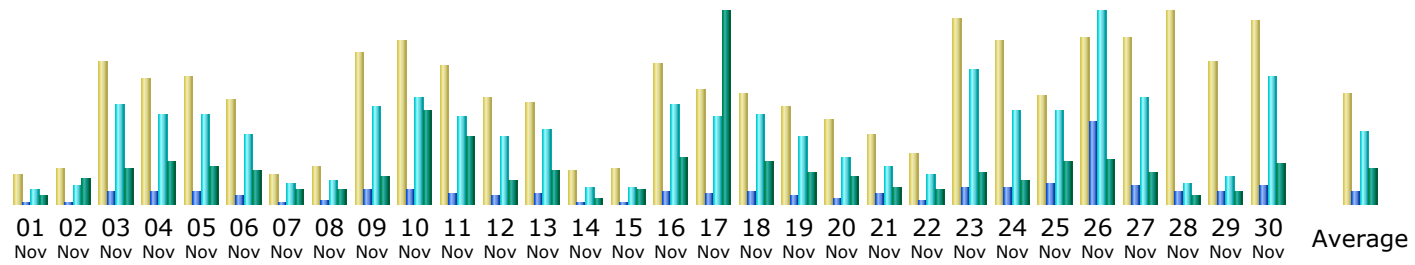

* Not viewed traffic includes traffic generated by robots, worms, or replies with special HTTP status codes.

Monthly history

Month	Unique visitors	Number of visits	Pages	Hits	Bandwidth
Jan 2015	1,618	3,118	11,596	85,308	21.70 GB
Feb 2015	1,412	2,562	8,983	64,687	20.49 GB
Mar 2015	2,035	3,948	13,086	100,936	23.56 GB
Apr 2015	1,809	3,370	10,987	87,805	16.97 GB
May 2015	1,755	3,380	9,611	90,496	18.03 GB
Jun 2015	2,037	3,821	12,451	108,041	19.78 GB
Jul 2015	2,917	5,042	16,515	159,517	21.78 GB
Aug 2015	2,422	4,822	18,558	140,051	24.75 GB
Sep 2015	2,518	4,274	15,283	123,148	26.47 GB
Oct 2015	1,813	3,462	12,320	97,645	19.34 GB
Nov 2015	2,193	3,914	17,908	106,543	23.15 GB
Dec 2015	1,577	3,040	21,330	90,203	14.68 GB

Total 24,106 44,753 168,628 1,254,380 250.71 GB

Days of month

Day	Number of visits	Pages	Hits	Bandwidth
01 Nov 2015	33	71	746	178.81 MB
02 Nov 2015	41	60	936	534.53 MB
03 Nov 2015	167	621	4,925	770.49 MB
04 Nov 2015	148	547	4,446	935.89 MB
05 Nov 2015	149	538	4,464	846.41 MB
06 Nov 2015	123	422	3,429	717.51 MB
07 Nov 2015	35	97	980	292.10 MB
08 Nov 2015	44	117	1,154	302.41 MB
09 Nov 2015	177	648	4,878	572.97 MB
10 Nov 2015	191	658	5,253	2.05 GB
11 Nov 2015	161	516	4,314	1.46 GB
12 Nov 2015	125	356	3,329	479.07 MB
13 Nov 2015	120	517	3,698	756.03 MB
14 Nov 2015	39	66	776	137.86 MB
15 Nov 2015	42	74	790	298.25 MB
16 Nov 2015	165	598	4,974	1017.14 MB
17 Nov 2015	135	446	4,299	4.20 GB
18 Nov 2015	130	537	4,431	947.67 MB
19 Nov 2015	114	370	3,380	691.72 MB
20 Nov 2015	100	242	2,313	579.46 MB
21 Nov 2015	82	464	1,913	337.89 MB
22 Nov 2015	60	208	1,452	319.88 MB
23 Nov 2015	218	846	6,649	682.61 MB
24 Nov 2015	191	835	4,653	509.37 MB