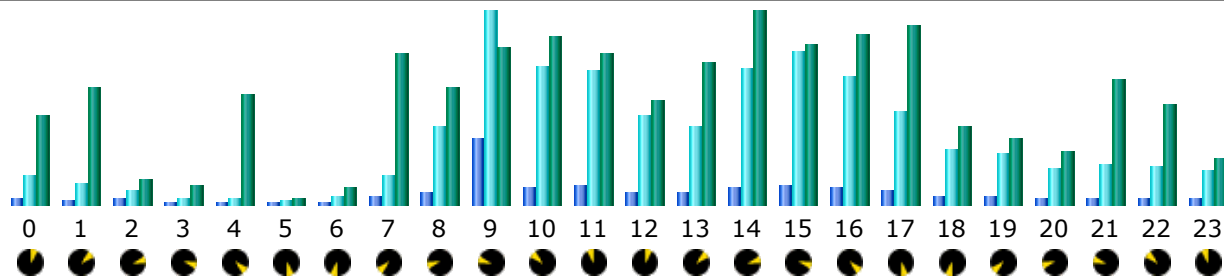

25 Nov 2015	128	1,022	4,655	927.27 MB
26 Nov 2015	195	4,117	9,630	965.83 MB
27 Nov 2015	195	949	5,286	703.20 MB
28 Nov 2015	226	535	1,054	171.88 MB
29 Nov 2015	166	562	1,365	252.21 MB
30 Nov 2015	214	869	6,371	889.92 MB
Average	130	596	3,551	790.24 MB
Total	3,914	17,908	106,543	23.15 GB

Days of week

Day	Pages	Hits	Bandwidth
Mon	604	4,761	739.43 MB
Tue	640	4,782	1.87 GB
Wed	655	4,461	1.05 GB
Thu	1,345	5,200	745.76 MB
Fri	532	3,681	689.05 MB
Sat	290	1,180	234.93 MB
Sun	206	1,101	270.31 MB

Hours