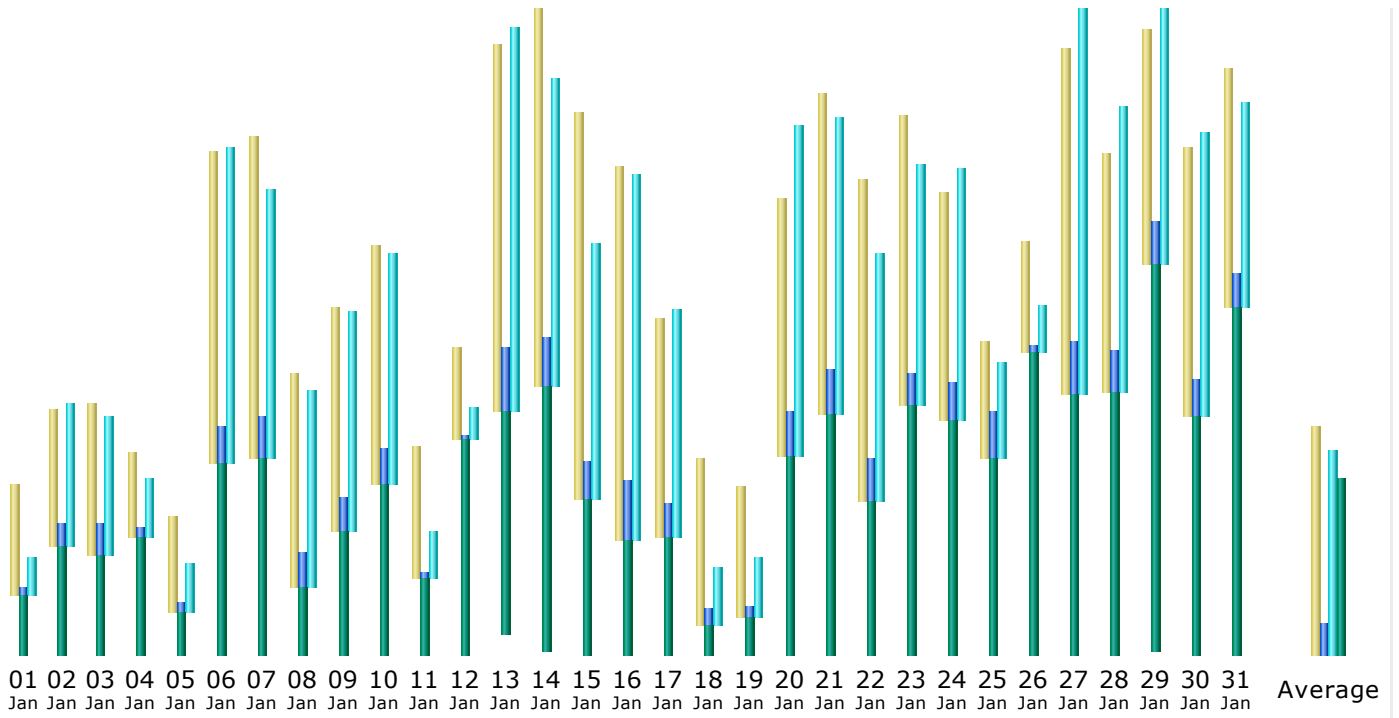

Day	Number of visits	Pages	Hits	Bandwidth
01 Jan 2014	30	83	409	79.36 MB
02 Jan 2014	37	262	1,597	144.58 MB
03 Jan 2014	41	353	1,539	133.21 MB
04 Jan 2014	23	101	663	155.81 MB
05 Jan 2014	26	102	534	55.30 MB
06 Jan 2014	85	390	3,525	257.33 MB
07 Jan 2014	88	464	3,003	262.46 MB
08 Jan 2014	58	365	2,196	91.57 MB
09 Jan 2014	61	364	2,461	165.35 MB
10 Jan 2014	65	392	2,561	229.77 MB
11 Jan 2014	36	61	514	103.13 MB
12 Jan 2014	25	44	346	288.39 MB
13 Jan 2014	100	698	4,282	298.37 MB
14 Jan 2014	103	534	3,423	354.24 MB
15 Jan 2014	105	419	2,853	209.72 MB
16 Jan 2014	102	659	4,085	152.95 MB
17 Jan 2014	60	371	2,550	156.52 MB
18 Jan 2014	45	177	642	39.25 MB
19 Jan 2014	35	96	669	50.17 MB
20 Jan 2014	70	482	3,684	267.59 MB
21 Jan 2014	87	489	3,311	324.24 MB
22 Jan 2014	88	473	2,771	205.07 MB
23 Jan 2014	79	338	2,689	336.25 MB
24 Jan 2014	62	429	2,807	316.57 MB
25 Jan 2014	32	513	1,067	262.52 MB
26 Jan 2014	30	49	518	406.10 MB
27 Jan 2014	94	596	4,305	349.28 MB
28 Jan 2014	65	469	3,192	352.88 MB
29 Jan 2014	64	470	2,852	518.19 MB
30 Jan 2014	73	406	3,163	319.57 MB
31 Jan 2014	65	381	2,282	467.25 MB
Average	62	355	2,273	237.19 MB
Total	1,934	11,030	70,493	7.18 GB