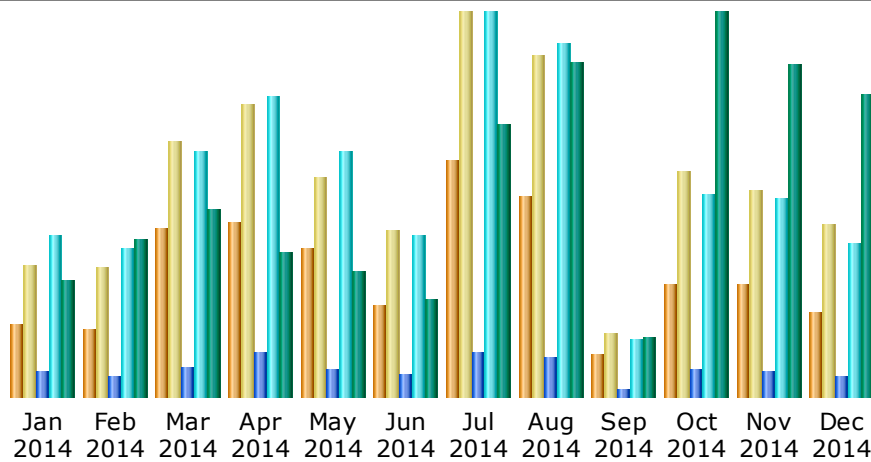

Last Update: 10 Aug 2015 - 13:37 [Update now](#)

Reported period:

Summary

Reported period	Month Jan 2014				
First visit	01 Jan 2014 - 01:23				
Last visit	31 Jan 2014 - 23:45				
	Unique visitors	Number of visits	Pages	Hits	Bandwidth
Viewed traffic *	1,048	1,934 (1.84 visits/visitor)	11,030 (5.7 Pages/Visit)	70,493 (36.44 Hits/Visit)	7.18 GB (3893.2 KB/Visit)
Not viewed traffic *			10,770	23,562	7.03 GB

* Not viewed traffic includes traffic generated by robots, worms, or replies with special HTTP status codes.

Monthly history

Month	Unique visitors	Number of visits	Pages	Hits	Bandwidth
Jan 2014	1,048	1,934	11,030	70,493	7.18 GB
Feb 2014	979	1,887	9,328	65,065	9.79 GB
Mar 2014	2,466	3,746	12,942	107,302	11.69 GB
Apr 2014	2,560	4,295	19,187	131,997	8.99 GB
May 2014	2,177	3,223	11,959	107,922	7.77 GB
Jun 2014	1,323	2,441	9,659	71,128	6.10 GB
Jul 2014	3,475	5,644	19,329	168,940	16.93 GB
Aug 2014	2,933	5,005	17,224	155,632	20.78 GB
Sep 2014	597	940	3,233	25,139	3.59 GB
Oct 2014	1,631	3,294	12,160	88,821	23.92 GB
Nov 2014	1,642	3,029	10,422	86,522	20.65 GB
Dec 2014	1,238	2,527	8,836	67,141	18.82 GB
Total	22,069	37,965	145,309	1,146,102	156.23 GB