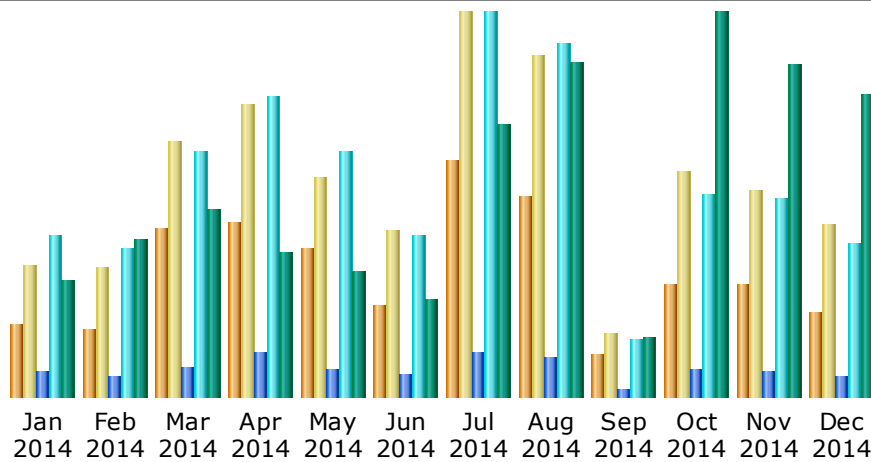

Last Update: 10 Aug 2015 - 13:37 [Update now](#)

Reported period:

Summary

Reported period	Month Feb 2014				
First visit	01 Feb 2014 - 00:01				
Last visit	28 Feb 2014 - 23:54				
	Unique visitors	Number of visits	Pages	Hits	Bandwidth
Viewed traffic *	979	1,887 (1.92 visits/visitor)	9,328 (4.94 Pages/Visit)	65,065 (34.48 Hits/Visit)	9.79 GB (5439.89 KB/Visit)
Not viewed traffic *			8,630	19,023	5.35 GB

* Not viewed traffic includes traffic generated by robots, worms, or replies with special HTTP status codes.

Monthly history

Month	Unique visitors	Number of visits	Pages	Hits	Bandwidth
Jan 2014	1,048	1,934	11,030	70,493	7.18 GB
Feb 2014	979	1,887	9,328	65,065	9.79 GB
Mar 2014	2,466	3,746	12,942	107,302	11.69 GB
Apr 2014	2,560	4,295	19,187	131,997	8.99 GB
May 2014	2,177	3,223	11,959	107,922	7.77 GB
Jun 2014	1,323	2,441	9,659	71,128	6.10 GB
Jul 2014	3,475	5,644	19,329	168,940	16.93 GB
Aug 2014	2,933	5,005	17,224	155,632	20.78 GB
Sep 2014	597	940	3,233	25,139	3.59 GB
Oct 2014	1,631	3,294	12,160	88,821	23.92 GB
Nov 2014	1,642	3,029	10,422	86,522	20.65 GB
Dec 2014	1,238	2,527	8,836	67,141	18.82 GB
Total	22,069	37,965	145,309	1,146,102	156.23 GB