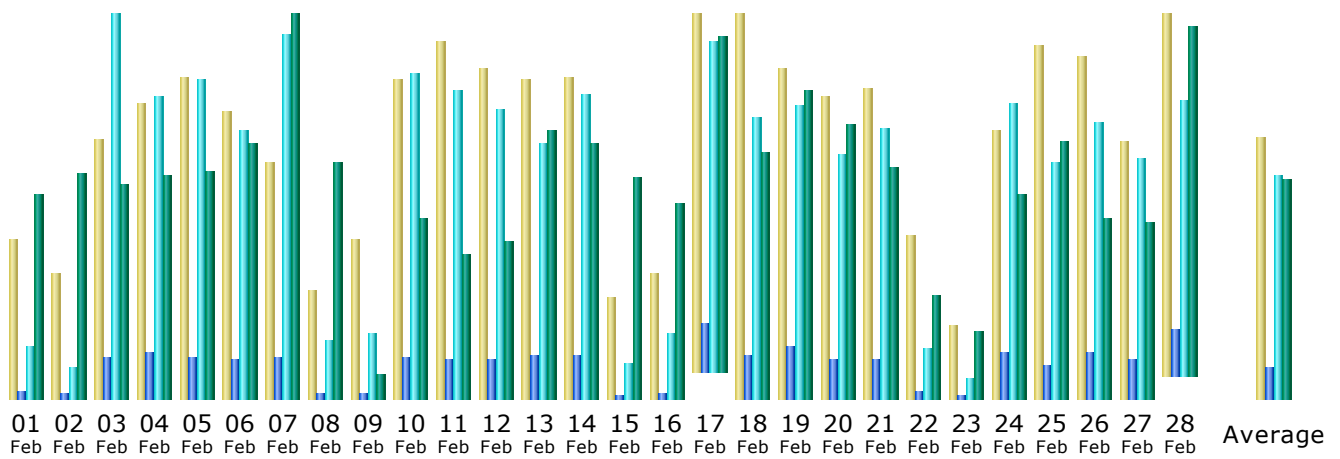

Day	Number of visits	Pages	Hits	Bandwidth
01 Feb 2014	41	84	547	331.05 MB
02 Feb 2014	32	45	327	366.38 MB
03 Feb 2014	67	433	4,008	349.42 MB
04 Feb 2014	76	486	3,142	364.02 MB
05 Feb 2014	83	432	3,336	369.21 MB
06 Feb 2014	74	407	2,800	414.48 MB
07 Feb 2014	61	442	3,792	626.88 MB
08 Feb 2014	28	60	605	383.43 MB
09 Feb 2014	41	66	676	40.44 MB
10 Feb 2014	82	434	3,388	295.79 MB
11 Feb 2014	92	414	3,223	234.82 MB
12 Feb 2014	85	420	3,027	257.11 MB
13 Feb 2014	82	457	2,670	438.81 MB
14 Feb 2014	83	461	3,182	415.13 MB
15 Feb 2014	26	35	359	361.85 MB
16 Feb 2014	32	62	669	319.48 MB
17 Feb 2014	92	497	3,442	543.93 MB
18 Feb 2014	99	447	2,937	402.11 MB
19 Feb 2014	85	535	3,056	504.03 MB
20 Feb 2014	78	404	2,539	447.26 MB
21 Feb 2014	80	410	2,807	376.26 MB
22 Feb 2014	42	75	515	168.48 MB
23 Feb 2014	19	27	221	109.11 MB
24 Feb 2014	69	486	3,083	331.39 MB
25 Feb 2014	91	341	2,459	421.18 MB
26 Feb 2014	88	484	2,890	292.58 MB
27 Feb 2014	66	409	2,509	288.88 MB
28 Feb 2014	93	475	2,856	571.01 MB
Average	67	333	2,323	358.02 MB
Total	1,887	9,328	65,065	9.79 GB

Days of week