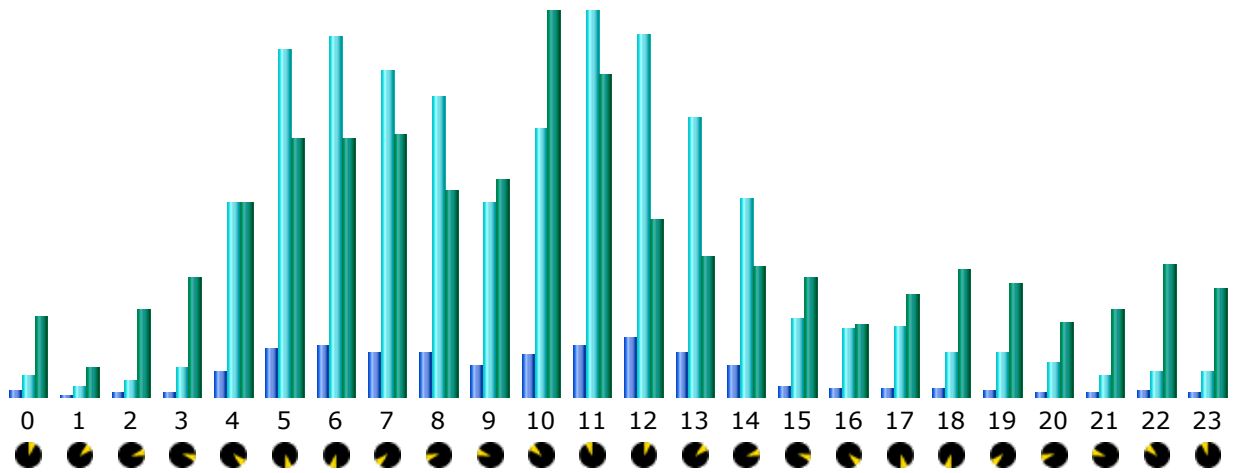

Hours

Hours	Pages	Hits	Bandwidth	Hours	Pages	Hits	Bandwidth
00	86	362	211.66 MB	12	1,022	6,372	464.17 MB
01	14	175	76.09 MB	13	753	4,903	370.87 MB
02	58	298	231.19 MB	14	539	3,478	341.42 MB
03	50	503	314.40 MB	15	184	1,365	312.89 MB
04	439	3,389	508.83 MB	16	130	1,176	191.32 MB
05	831	6,127	682.06 MB	17	133	1,224	266.80 MB
06	871	6,360	678.93 MB	18	119	781	335.14 MB
07	780	5,742	694.28 MB	19	101	772	296.54 MB
08	761	5,296	545.67 MB	20	54	596	192.98 MB
09	558	3,403	574.18 MB	21	62	359	230.33 MB
10	726	4,736	1017.56 MB	22	93	445	349.15 MB
11	898	6,777	851.43 MB	23	66	426	286.62 MB

Countries (Top 25) - Full list

Countries	Pages	Hits	Bandwidth
Brazil br	8,394	59,184	3.40 GB