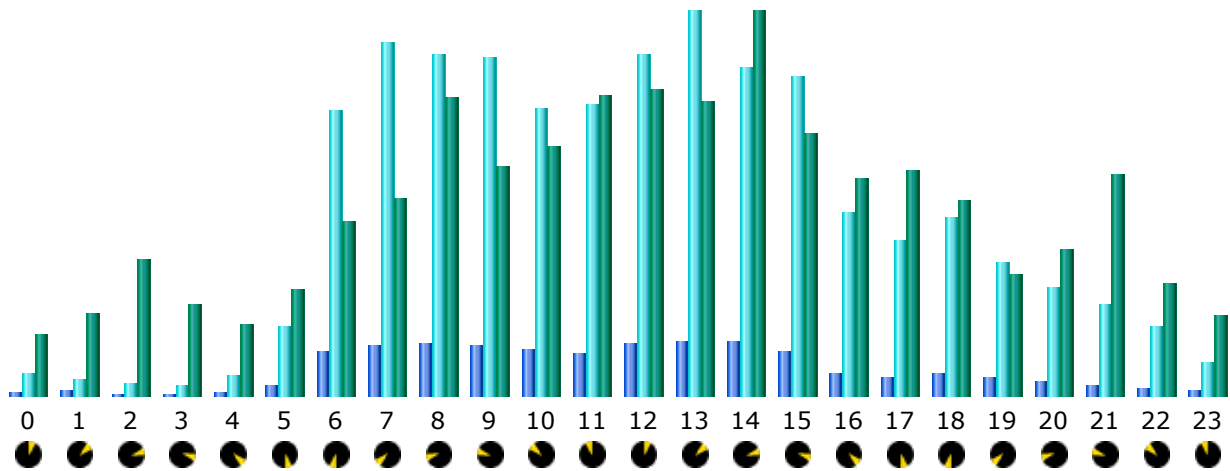

Hours

Hours	Pages	Hits	Bandwidth	Hours	Pages	Hits	Bandwidth
00	94	649	122.50 MB	12	1,605	10,298	620.70 MB
01	168	482	164.99 MB	13	1,631	11,615	594.77 MB
02	51	382	272.86 MB	14	1,621	9,885	776.86 MB
03	64	319	185.34 MB	15	1,309	9,668	527.79 MB
04	117	637	143.18 MB	16	703	5,549	439.21 MB
05	300	2,108	212.64 MB	17	573	4,654	454.99 MB
06	1,336	8,584	350.51 MB	18	661	5,380	394.25 MB
07	1,522	10,656	399.88 MB	19	540	4,010	243.45 MB
08	1,595	10,310	601.35 MB	20	413	3,283	295.47 MB
09	1,508	10,200	463.74 MB	21	301	2,749	447.20 MB
10	1,389	8,691	500.77 MB	22	256	2,069	225.46 MB
11	1,280	8,836	605.54 MB	23	150	983	161.78 MB