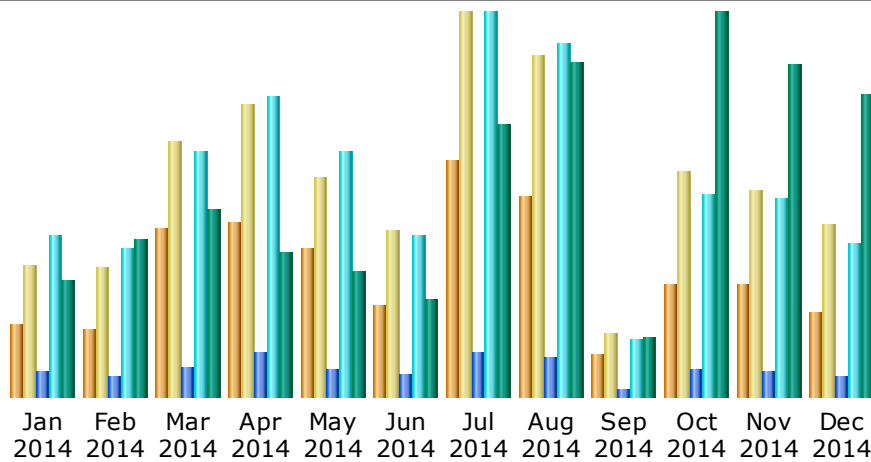

Last Update: 10 Aug 2015 - 13:37 [Update now](#)

Reported period:

Summary

Reported period	Month Apr 2014				
First visit	01 Apr 2014 - 00:00				
Last visit	30 Apr 2014 - 16:52				
	Unique visitors	Number of visits	Pages	Hits	Bandwidth
Viewed traffic *	2,560	4,295 (1.67 visits/visitor)	19,187 (4.46 Pages/Visit)	131,997 (30.73 Hits/Visit)	8.99 GB (2194.67 KB/Visit)
Not viewed traffic *			13,394	40,355	3.85 GB

* Not viewed traffic includes traffic generated by robots, worms, or replies with special HTTP status codes.

Monthly history

Month	Unique visitors	Number of visits	Pages	Hits	Bandwidth
Jan 2014	1,048	1,934	11,030	70,493	7.18 GB
Feb 2014	979	1,887	9,328	65,065	9.79 GB
Mar 2014	2,466	3,746	12,942	107,302	11.69 GB
Apr 2014	2,560	4,295	19,187	131,997	8.99 GB
May 2014	2,177	3,223	11,959	107,922	7.77 GB
Jun 2014	1,323	2,441	9,659	71,128	6.10 GB
Jul 2014	3,475	5,644	19,329	168,940	16.93 GB
Aug 2014	2,933	5,005	17,224	155,632	20.78 GB
Sep 2014	597	940	3,233	25,139	3.59 GB
Oct 2014	1,631	3,294	12,160	88,821	23.92 GB
Nov 2014	1,642	3,029	10,422	86,522	20.65 GB
Dec 2014	1,238	2,527	8,836	67,141	18.82 GB
Total	22,069	37,965	145,309	1,146,102	156.23 GB