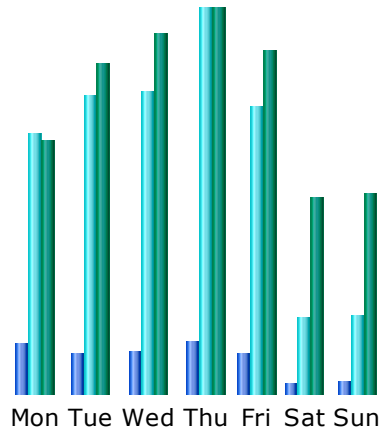

Days of week

Day	Pages	Hits	Bandwidth
Mon	913	4,676	260.29 MB
Tue	721	5,348	339.22 MB
Wed	761	5,439	370.27 MB
Thu	957	6,905	395.13 MB
Fri	695	5,163	351.23 MB
Sat	176	1,350	201.89 MB
Sun	200	1,418	205.89 MB