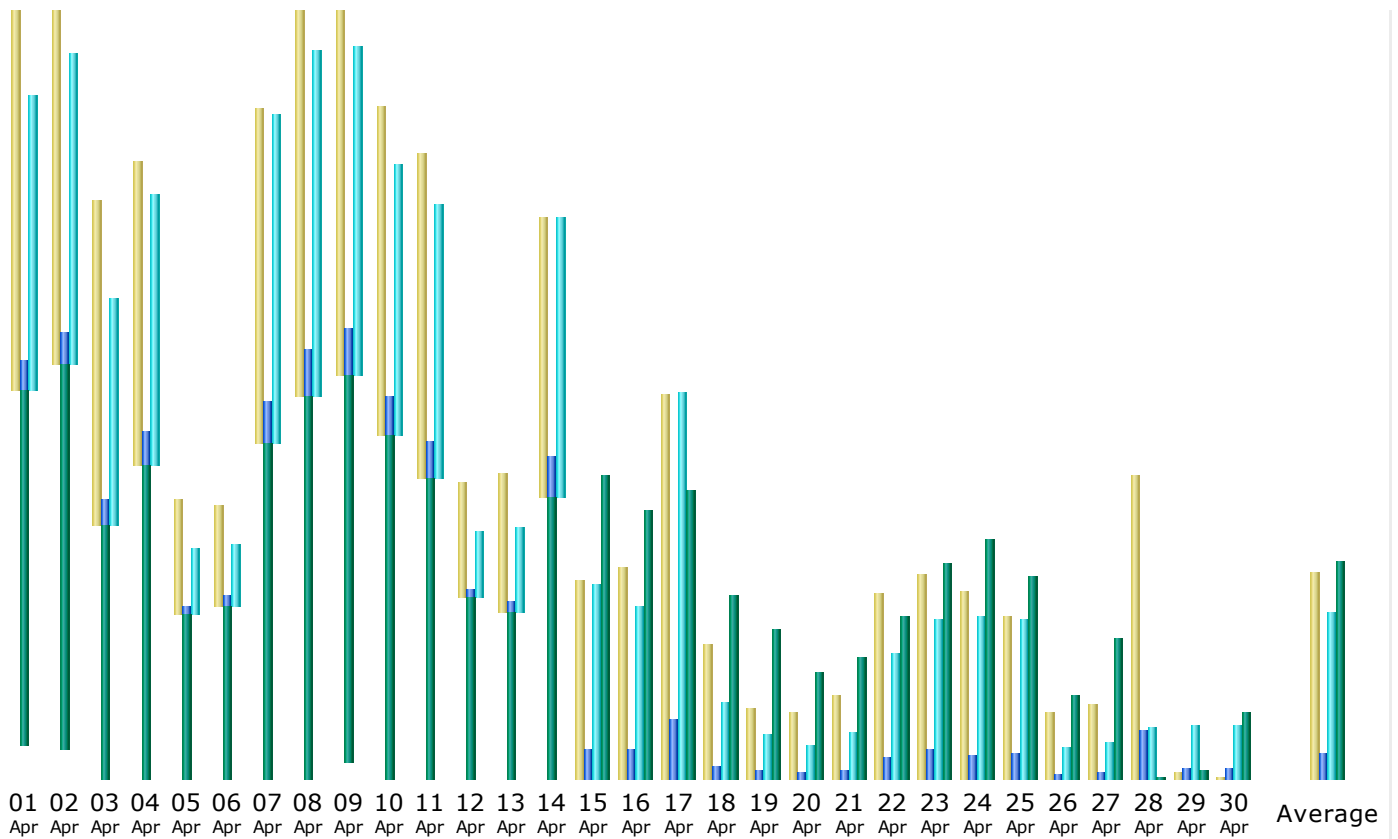

Day	Number of visits	Pages	Hits	Bandwidth
01 Apr 2014	264	783	7,793	497.44 MB
02 Apr 2014	247	796	8,269	540.10 MB
03 Apr 2014	225	677	5,974	356.98 MB
04 Apr 2014	210	876	7,172	439.90 MB
05 Apr 2014	80	202	1,738	229.79 MB
06 Apr 2014	69	268	1,643	243.06 MB
07 Apr 2014	233	1,108	8,730	472.35 MB
08 Apr 2014	268	1,246	9,136	535.97 MB
09 Apr 2014	254	1,248	8,719	541.81 MB
10 Apr 2014	228	1,003	7,177	481.79 MB
11 Apr 2014	226	952	7,208	423.97 MB
12 Apr 2014	80	222	1,721	253.78 MB
13 Apr 2014	96	273	2,222	233.63 MB
14 Apr 2014	194	1,046	7,415	397.17 MB
15 Apr 2014	137	791	5,136	426.28 MB
16 Apr 2014	147	756	4,591	376.53 MB
17 Apr 2014	267	1,556	10,214	406.25 MB
18 Apr 2014	93	323	2,032	255.89 MB
19 Apr 2014	49	193	1,147	209.09 MB
20 Apr 2014	45	139	883	148.52 MB
21 Apr 2014	58	207	1,229	170.43 MB
22 Apr 2014	129	521	3,303	226.73 MB
23 Apr 2014	142	770	4,253	302.21 MB
24 Apr 2014	130	594	4,256	335.51 MB
25 Apr 2014	112	630	4,242	285.16 MB
26 Apr 2014	45	90	796	114.92 MB
27 Apr 2014	52	120	927	198.37 MB
28 Apr 2014	210	1,294	1,332	1.21 MB
29 Apr 2014	4	268	1,373	9.69 MB
30 Apr 2014	1	235	1,366	90.70 MB
Average	143	639	4,399	306.84 MB
Total	4,295	19,187	131,997	8.99 GB