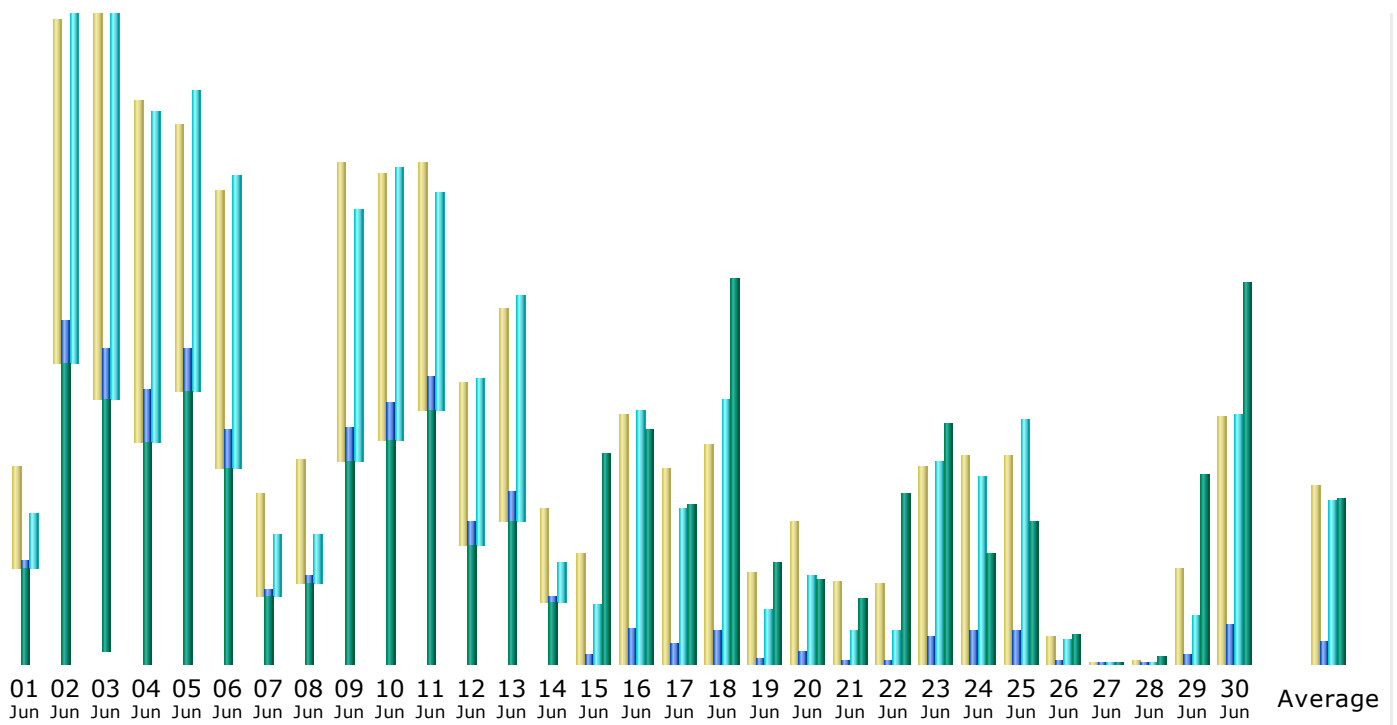

Day	Number of visits	Pages	Hits	Bandwidth
01 Jun 2014	46	97	802	120.32 MB
02 Jun 2014	156	604	5,074	376.38 MB
03 Jun 2014	175	719	5,603	315.23 MB
04 Jun 2014	155	749	4,812	277.55 MB
05 Jun 2014	121	602	4,377	341.61 MB
06 Jun 2014	126	550	4,234	244.06 MB
07 Jun 2014	46	81	881	85.02 MB
08 Jun 2014	56	103	714	101.11 MB
09 Jun 2014	136	476	3,653	253.55 MB
10 Jun 2014	121	531	3,969	279.84 MB
11 Jun 2014	112	488	3,145	315.76 MB
12 Jun 2014	73	327	2,415	148.02 MB
13 Jun 2014	97	407	3,284	177.44 MB
14 Jun 2014	42	82	567	75.55 MB
15 Jun 2014	50	125	862	262.88 MB
16 Jun 2014	113	501	3,701	293.45 MB
17 Jun 2014	89	302	2,247	198.25 MB
18 Jun 2014	100	480	3,845	481.36 MB
19 Jun 2014	41	66	801	126.53 MB
20 Jun 2014	65	170	1,283	105.12 MB
21 Jun 2014	37	58	474	81.38 MB
22 Jun 2014	36	57	476	211.61 MB
23 Jun 2014	90	400	2,939	301.45 MB
24 Jun 2014	95	474	2,709	137.33 MB
25 Jun 2014	95	470	3,551	177.60 MB
26 Jun 2014	12	44	355	35.48 MB
27 Jun 2014	0	0	0	0
28 Jun 2014	1	1	13	8.92 MB
29 Jun 2014	43	128	701	237.20 MB
30 Jun 2014	112	567	3,641	477.77 MB
Average	81	321	2,370	208.26 MB
Total	2,441	9,659	71,128	6.10 GB