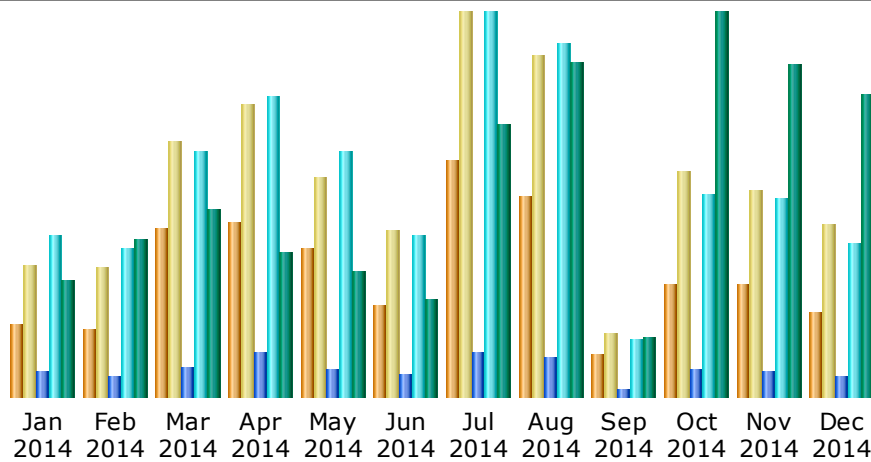

**Last Update:** 10 Aug 2015 - 13:37 [Update now](#)

**Reported period:** Jun 2014 OK

### Summary

<b>Reported period</b>	Month Jun 2014				
<b>First visit</b>	01 Jun 2014 - 00:21				
<b>Last visit</b>	30 Jun 2014 - 23:57				
	Unique visitors	Number of visits	Pages	Hits	Bandwidth
Viewed traffic *	<b>1,323</b>	<b>2,441</b> (1.84 visits/visitor)	<b>9,659</b> (3.95 Pages/Visit)	<b>71,128</b> (29.13 Hits/Visit)	<b>6.10 GB</b> (2620.94 KB/Visit)
Not viewed traffic *			<b>8,192</b>	<b>23,697</b>	<b>3.75 GB</b>

### Monthly history

Month	Unique visitors	Number of visits	Pages	Hits	Bandwidth
Jan 2014	1,048	1,934	11,030	70,493	7.18 GB
Feb 2014	979	1,887	9,328	65,065	9.79 GB
Mar 2014	2,466	3,746	12,942	107,302	11.69 GB
Apr 2014	2,560	4,295	19,187	131,997	8.99 GB
May 2014	2,177	3,223	11,959	107,922	7.77 GB
Jun 2014	1,323	2,441	9,659	71,128	6.10 GB
Jul 2014	3,475	5,644	19,329	168,940	16.93 GB
Aug 2014	2,933	5,005	17,224	155,632	20.78 GB
Sep 2014	597	940	3,233	25,139	3.59 GB
Oct 2014	1,631	3,294	12,160	88,821	23.92 GB
Nov 2014	1,642	3,029	10,422	86,522	20.65 GB
Dec 2014	1,238	2,527	8,836	67,141	18.82 GB
<b>Total</b>	<b>22,069</b>	<b>37,965</b>	<b>145,309</b>	<b>1,146,102</b>	<b>156.23 GB</b>