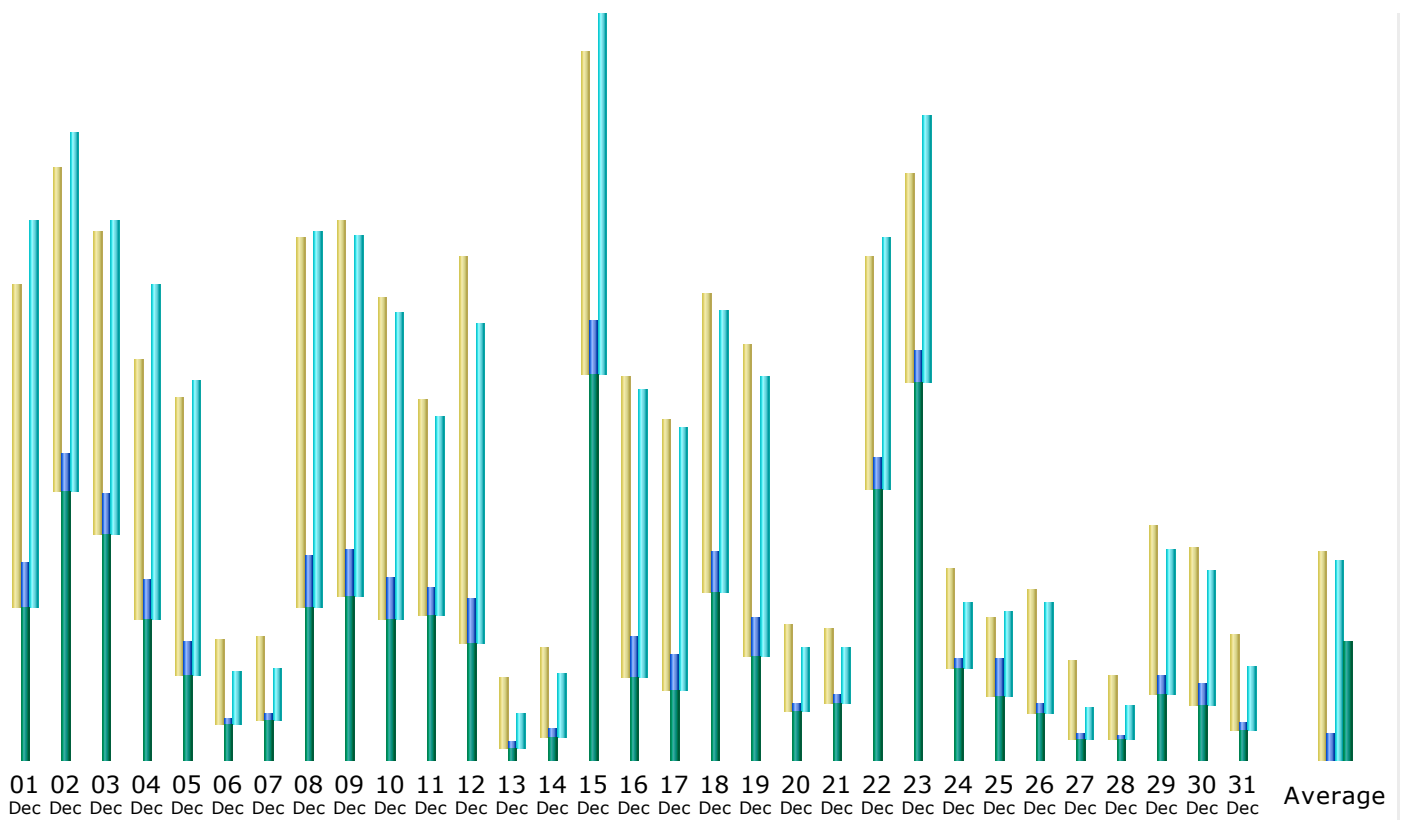

Day	Number of visits	Pages	Hits	Bandwidth
01 Dec 2014	126	476	4,159	811.71 MB
02 Dec 2014	127	413	3,863	1.39 GB
03 Dec 2014	119	420	3,388	1.16 GB
04 Dec 2014	102	419	3,624	740.87 MB
05 Dec 2014	109	362	3,175	446.99 MB
06 Dec 2014	33	62	566	189.67 MB
07 Dec 2014	32	61	553	212.38 MB
08 Dec 2014	145	549	4,052	803.06 MB
09 Dec 2014	147	487	3,885	861.07 MB
10 Dec 2014	126	446	3,308	738.51 MB
11 Dec 2014	84	288	2,146	764.79 MB
12 Dec 2014	151	481	3,446	618.71 MB
13 Dec 2014	27	49	366	66.19 MB
14 Dec 2014	35	85	689	122.31 MB
15 Dec 2014	126	573	3,900	1.99 GB
16 Dec 2014	118	439	3,116	432.64 MB
17 Dec 2014	106	383	2,823	371.01 MB
18 Dec 2014	117	431	3,035	891.83 MB
19 Dec 2014	122	396	3,026	544.35 MB
20 Dec 2014	34	73	679	256.53 MB
21 Dec 2014	29	70	585	293.92 MB
22 Dec 2014	91	338	2,706	1.40 GB
23 Dec 2014	82	332	2,879	1.94 GB
24 Dec 2014	39	104	710	479.54 MB
25 Dec 2014	31	408	918	329.76 MB
26 Dec 2014	48	108	1,180	240.38 MB
27 Dec 2014	31	50	325	106.67 MB
28 Dec 2014	25	37	355	111.71 MB
29 Dec 2014	66	202	1,568	340.25 MB
30 Dec 2014	62	209	1,436	285.96 MB
31 Dec 2014	37	85	680	148.42 MB
Average	81	285	2,165	621.83 MB