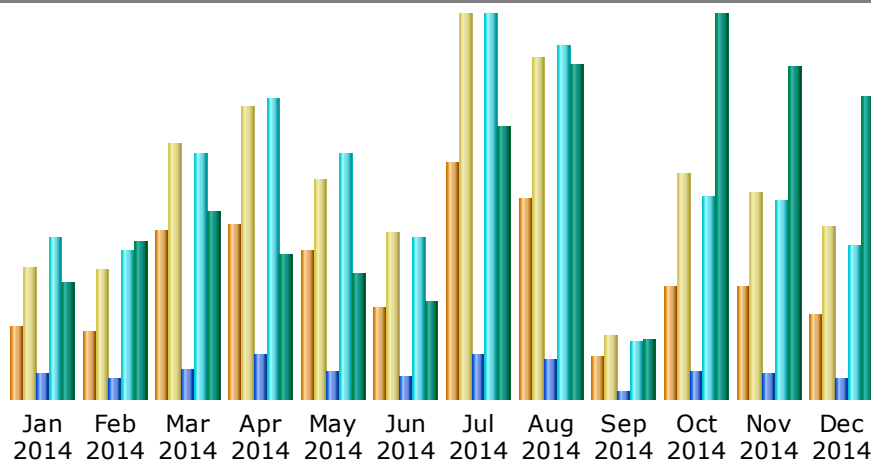

**Last Update:** 10 Aug 2015 - 13:37 [Update now](#)

**Reported period:**

### Summary

<b>Reported period</b>	Month Dec 2014				
<b>First visit</b>	01 Dec 2014 - 01:58				
<b>Last visit</b>	31 Dec 2014 - 22:24				
	Unique visitors	Number of visits	Pages	Hits	Bandwidth
Viewed traffic *	<b>1,238</b>	<b>2,527</b> (2.04 visits/visitor)	<b>8,836</b> (3.49 Pages/Visit)	<b>67,141</b> (26.56 Hits/Visit)	<b>18.82 GB</b> (7811.4 KB/Visit)
Not viewed traffic *			<b>17,996</b>	<b>35,942</b>	<b>10.66 GB</b>

### Monthly history

Month	Unique visitors	Number of visits	Pages	Hits	Bandwidth
Jan 2014	1,048	1,934	11,030	70,493	7.18 GB
Feb 2014	979	1,887	9,328	65,065	9.79 GB
Mar 2014	2,466	3,746	12,942	107,302	11.69 GB
Apr 2014	2,560	4,295	19,187	131,997	8.99 GB
May 2014	2,177	3,223	11,959	107,922	7.77 GB
Jun 2014	1,323	2,441	9,659	71,128	6.10 GB
Jul 2014	3,475	5,644	19,329	168,940	16.93 GB
Aug 2014	2,933	5,005	17,224	155,632	20.78 GB
Sep 2014	597	940	3,233	25,139	3.59 GB
Oct 2014	1,631	3,294	12,160	88,821	23.92 GB
Nov 2014	1,642	3,029	10,422	86,522	20.65 GB
Dec 2014	1,238	2,527	8,836	67,141	18.82 GB
<b>Total</b>	<b>22,069</b>	<b>37,965</b>	<b>145,309</b>	<b>1,146,102</b>	<b>156.23 GB</b>