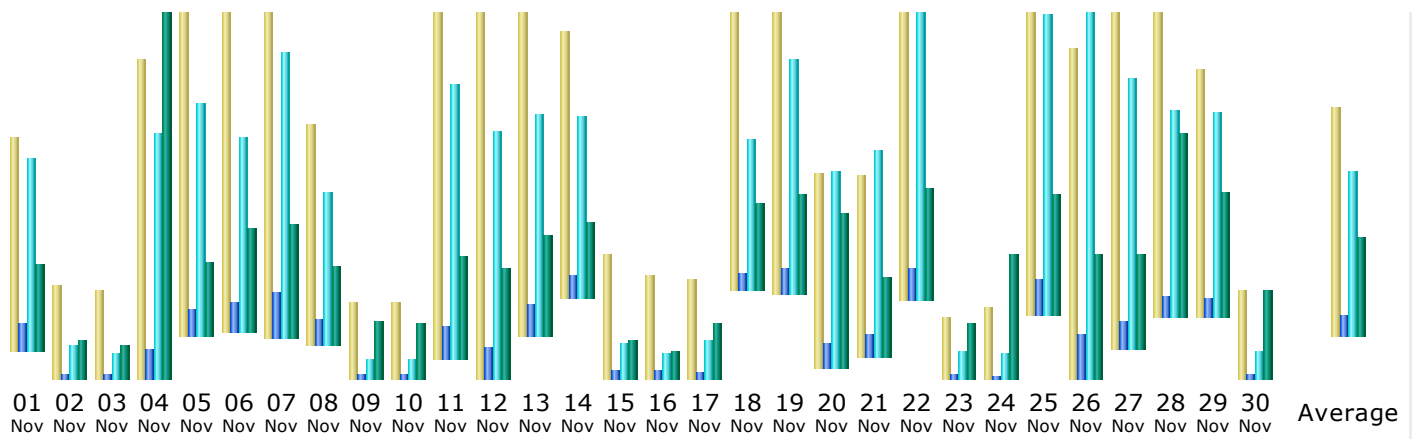

* Not viewed traffic includes traffic generated by robots, worms, or replies with special HTTP status codes.

Monthly history

Month	Unique visitors	Number of visits	Pages	Hits	Bandwidth
Jan 2013	2,070	3,348	21,963	144,682	4.68 GB
Feb 2013	1,533	2,518	14,755	91,219	3.33 GB
Mar 2013	1,758	2,777	12,802	87,012	4.04 GB
Apr 2013	2,142	3,520	15,783	109,714	4.82 GB
May 2013	2,393	3,687	11,178	82,163	6.45 GB
Jun 2013	2,337	3,600	14,409	90,272	4.23 GB
Jul 2013	1,212	2,298	11,927	86,600	4.46 GB
Aug 2013	1,161	1,966	13,477	81,704	3.37 GB
Sep 2013	957	1,798	9,739	74,886	3.60 GB
Oct 2013	1,006	1,696	9,716	78,880	5.04 GB
Nov 2013	1,068	1,930	13,374	111,033	5.23 GB
Dec 2013	984	1,595	12,746	84,548	5.26 GB
Total	18,621	30,733	161,869	1,122,713	54.50 GB

Days of month

Day	Number of visits	Pages	Hits	Bandwidth
01 Nov 2013	60	573	4,322	156.31 MB
02 Nov 2013	26	94	718	68.60 MB
03 Nov 2013	25	93	570	58.30 MB
04 Nov 2013	90	636	5,483	690.62 MB
05 Nov 2013	96	579	5,201	133.36 MB
06 Nov 2013	95	620	4,341	187.42 MB
07 Nov 2013	97	1,012	6,413	206.00 MB
08 Nov 2013	62	540	3,396	139.73 MB
09 Nov 2013	21	70	396	99.87 MB
10 Nov 2013	21	66	418	98.47 MB
11 Nov 2013	103	733	6,181	185.10 MB
12 Nov 2013	108	709	5,526	197.43 MB
13 Nov 2013	96	681	4,989	181.38 MB
14 Nov 2013	75	518	4,066	138.10 MB
15 Nov 2013	35	156	799	65.65 MB
16 Nov 2013	29	164	542	49.21 MB
17 Nov 2013	28	99	826	97.30 MB
18 Nov 2013	83	361	3,345	154.63 MB
19 Nov 2013	84	558	5,273	178.26 MB
20 Nov 2013	55	524	4,401	277.94 MB
21 Nov 2013	51	515	4,640	143.50 MB
22 Nov 2013	84	677	6,855	199.91 MB
23 Nov 2013	17	48	616	97.29 MB
24 Nov 2013	20	42	559	224.68 MB
25 Nov 2013	90	796	6,716	216.29 MB
26 Nov 2013	93	962	8,572	225.88 MB
27 Nov 2013	100	618	6,081	172.55 MB
28 Nov 2013	91	442	4,626	331.92 MB
29 Nov 2013	70	417	4,581	223.98 MB
30 Nov 2013	25	71	581	157.56 MB
Average	64	445	3,701	178.57 MB
Total	1,930	13,374	111,033	5.23 GB