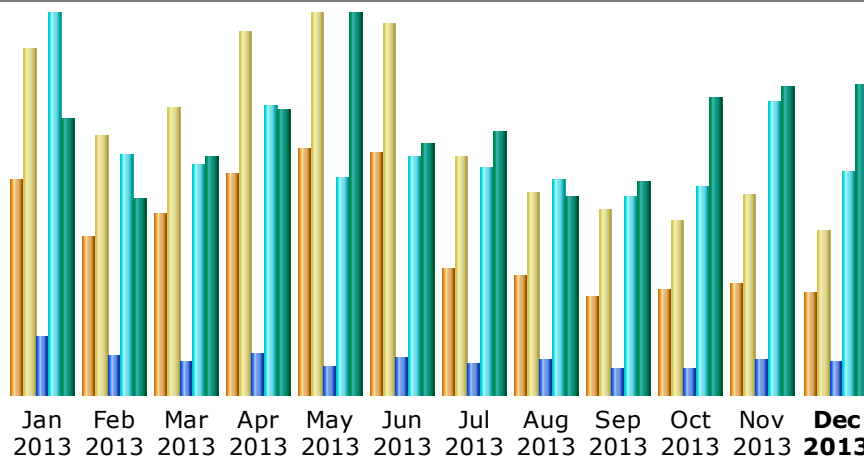

Last Update: 26 Dec 2013 - 06:18

Reported period:

Summary

Reported period	Month Nov 2013				
First visit	01 Nov 2013 - 01:12				
Last visit	30 Nov 2013 - 22:33				
	Unique visitors	Number of visits	Pages	Hits	Bandwidth
Viewed traffic *	1,068	1,930 (1.8 visits/visitor)	13,374 (6.92 Pages/Visit)	111,033 (57.53 Hits/Visit)	5.23 GB (2842.37 KB/Visit)
Not viewed traffic *			6,637	40,308	3.89 GB

* Not viewed traffic includes traffic generated by robots, worms, or replies with special HTTP status codes.

Monthly history

Month	Unique visitors	Number of visits	Pages	Hits	Bandwidth
Jan 2013	2,070	3,348	21,963	144,682	4.68 GB
Feb 2013	1,533	2,518	14,755	91,219	3.33 GB
Mar 2013	1,758	2,777	12,802	87,012	4.04 GB
Apr 2013	2,142	3,520	15,783	109,714	4.82 GB
May 2013	2,393	3,687	11,178	82,163	6.45 GB
Jun 2013	2,337	3,600	14,409	90,272	4.23 GB
Jul 2013	1,212	2,298	11,927	86,600	4.46 GB
Aug 2013	1,161	1,966	13,477	81,704	3.37 GB
Sep 2013	957	1,798	9,739	74,886	3.60 GB
Oct 2013	1,006	1,696	9,716	78,880	5.04 GB
Nov 2013	1,068	1,930	13,374	111,033	5.23 GB
Dec 2013	984	1,595	12,746	84,548	5.26 GB
Total	18,621	30,733	161,869	1,122,713	54.50 GB