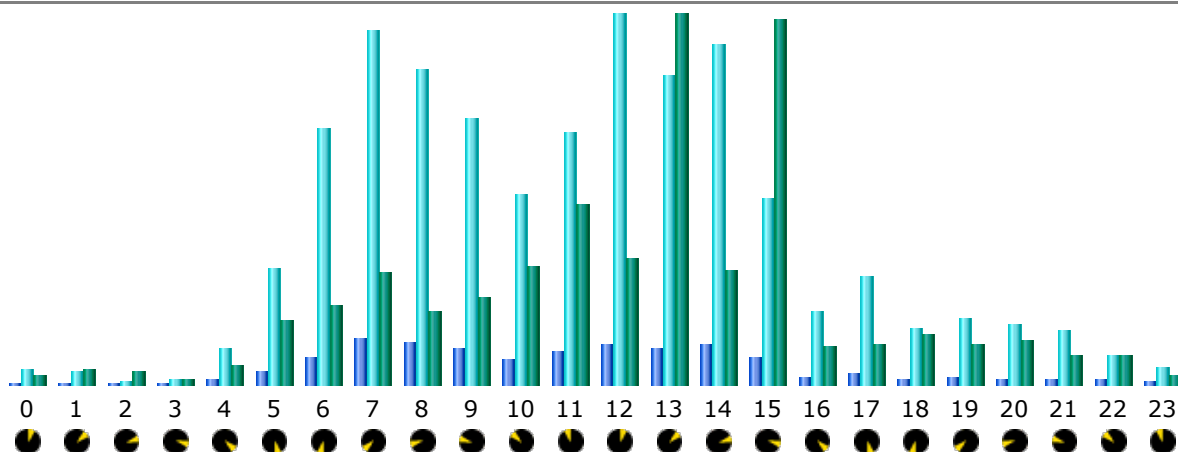

Hours

Hours	Pages	Hits	Bandwidth	Hours	Pages	Hits	Bandwidth
00	41	334	23.02 MB	12	892	8,350	320.21 MB
01	39	312	36.68 MB	13	833	6,979	940.54 MB
02	18	71	32.08 MB	14	907	7,691	287.67 MB
03	22	121	13.69 MB	15	604	4,188	927.97 MB
04	112	794	50.63 MB	16	185	1,647	95.90 MB
05	301	2,616	162.32 MB	17	277	2,418	101.79 MB
06	624	5,784	201.60 MB	18	137	1,292	128.10 MB
07	1,046	8,008	283.27 MB	19	154	1,518	104.08 MB
08	945	7,112	185.59 MB	20	133	1,353	112.57 MB
09	803	6,017	221.34 MB	21	126	1,219	75.58 MB
10	558	4,292	298.36 MB	22	134	694	78.18 MB
11	758	5,660	455.91 MB	23	67	410	22.52 MB

Countries (Top 25) - Full list

Countries	Pages	Hits	Bandwidth
Brazil br	9,086	76,308	3.40 GB
Ukraine ua	175	176	3.21 MB