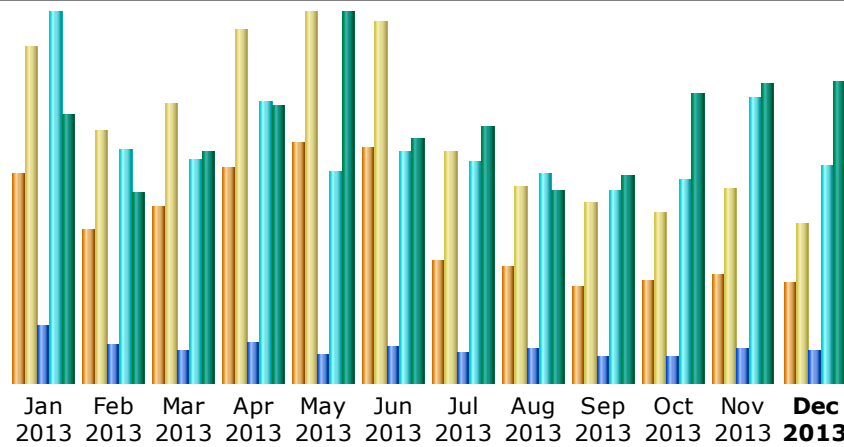

Last Update: 26 Dec 2013 - 06:18

Reported period: Oct 2013 OK

Summary

Reported period	Month Oct 2013				
First visit	01 Oct 2013 - 06:28				
Last visit	31 Oct 2013 - 19:19				
	Unique visitors	Number of visits	Pages	Hits	Bandwidth
Viewed traffic *	1,006	1,696 (1.68 visits/visitor)	9,716 (5.72 Pages/Visit)	78,880 (46.5 Hits/Visit)	5.04 GB (3115.24 KB/Visit)
Not viewed traffic *			4,120	30,005	1.93 GB

* Not viewed traffic includes traffic generated by robots, worms, or replies with special HTTP status codes.

Monthly history

Month	Unique visitors	Number of visits	Pages	Hits	Bandwidth
Jan 2013	2,070	3,348	21,963	144,682	4.68 GB
Feb 2013	1,533	2,518	14,755	91,219	3.33 GB
Mar 2013	1,758	2,777	12,802	87,012	4.04 GB
Apr 2013	2,142	3,520	15,783	109,714	4.82 GB
May 2013	2,393	3,687	11,178	82,163	6.45 GB
Jun 2013	2,337	3,600	14,409	90,272	4.23 GB
Jul 2013	1,212	2,298	11,927	86,600	4.46 GB
Aug 2013	1,161	1,966	13,477	81,704	3.37 GB
Sep 2013	957	1,798	9,739	74,886	3.60 GB
Oct 2013	1,006	1,696	9,716	78,880	5.04 GB
Nov 2013	1,068	1,930	13,374	111,033	5.23 GB
Dec 2013	984	1,595	12,746	84,548	5.26 GB
Total	18,621	30,733	161,869	1,122,713	54.50 GB