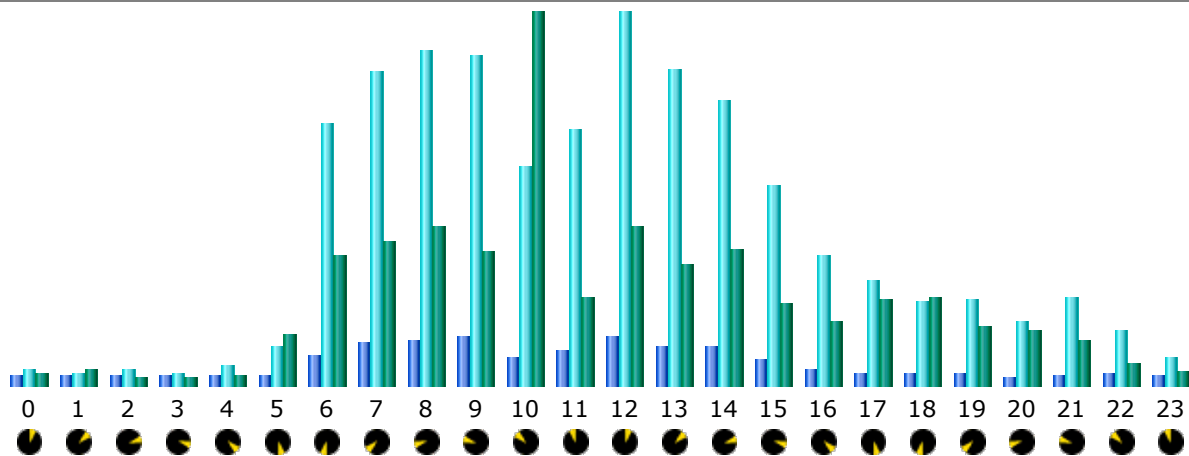

Hours

Hours	Pages	Hits	Bandwidth	Hours	Pages	Hits	Bandwidth
00	258	461	27.12 MB	12	1,463	11,251	381.36 MB
01	258	346	38.46 MB	13	1,161	9,554	288.68 MB
02	303	461	17.63 MB	14	1,165	8,584	324.93 MB
03	287	375	18.32 MB	15	787	6,005	193.74 MB
04	299	593	20.26 MB	16	448	3,876	153.97 MB
05	295	1,180	123.82 MB	17	372	3,184	203.95 MB
06	919	7,880	310.57 MB	18	330	2,509	211.96 MB
07	1,251	9,499	346.56 MB	19	328	2,582	142.76 MB
08	1,322	10,087	377.93 MB	20	242	1,906	131.79 MB
09	1,493	9,943	321.73 MB	21	281	2,659	106.39 MB
10	848	6,564	894.14 MB	22	371	1,632	53.80 MB
11	1,022	7,716	210.89 MB	23	280	867	33.33 MB

Countries (Top 25) - [Full list](#)

Countries	Pages	Hits	Bandwidth
Brazil br	12,816	100,912	3.58 GB
Hong Kong hk	1,800	1,800	0