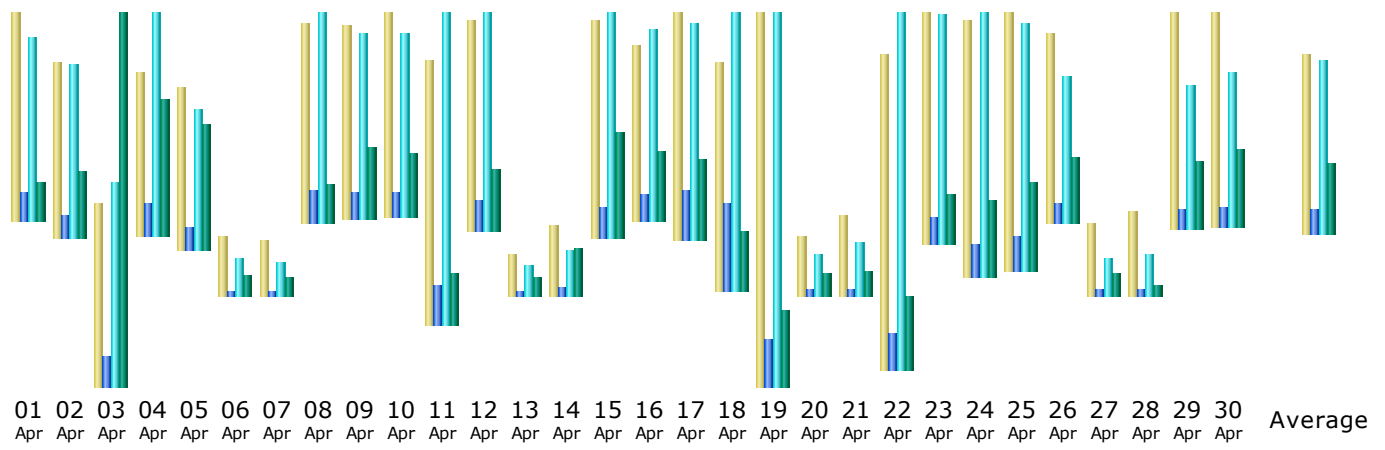

Day	Number of visits	Pages	Hits	Bandwidth
01 Apr 2013	136	584	3,874	88.73 MB
02 Apr 2013	114	447	3,677	155.65 MB
03 Apr 2013	120	631	4,329	881.27 MB
04 Apr 2013	106	663	4,703	321.86 MB
05 Apr 2013	107	443	2,981	294.73 MB
06 Apr 2013	39	62	758	48.44 MB
07 Apr 2013	36	82	660	42.70 MB
08 Apr 2013	131	667	4,459	90.99 MB
09 Apr 2013	127	530	3,942	171.34 MB
10 Apr 2013	133	500	3,871	150.34 MB
11 Apr 2013	173	811	6,631	122.16 MB
12 Apr 2013	137	620	4,623	142.02 MB
13 Apr 2013	26	78	655	42.56 MB
14 Apr 2013	45	150	962	109.27 MB
15 Apr 2013	141	638	4,750	245.33 MB
16 Apr 2013	114	562	4,081	165.74 MB
17 Apr 2013	148	1,032	4,590	188.26 MB
18 Apr 2013	150	1,879	5,895	141.45 MB
19 Apr 2013	244	985	7,905	177.97 MB
20 Apr 2013	38	107	873	49.08 MB
21 Apr 2013	52	129	1,122	58.57 MB
22 Apr 2013	207	781	7,566	173.86 MB
23 Apr 2013	151	557	4,864	117.20 MB
24 Apr 2013	168	673	5,618	178.07 MB
25 Apr 2013	169	707	5,250	209.90 MB
26 Apr 2013	124	430	3,112	154.06 MB
27 Apr 2013	47	97	788	49.50 MB
28 Apr 2013	55	123	848	21.31 MB
29 Apr 2013	142	409	3,043	160.35 MB
30 Apr 2013	140	406	3,284	181.39 MB
Average	117	526	3,657	164.47 MB
Total	3,520	15,783	109,714	4.82 GB

Days of week