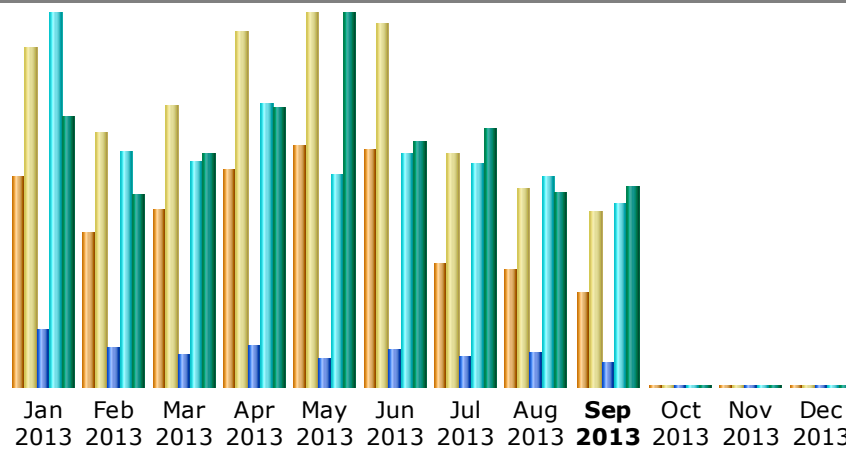

Last Update: 30 Sep 2013 - 07:07

Reported period:

Summary

Reported period	Month Apr 2013				
First visit	01 Apr 2013 - 02:32				
Last visit	30 Apr 2013 - 23:01				
	Unique visitors	Number of visits	Pages	Hits	Bandwidth
Viewed traffic *	2,142	3,520 (1.64 visits/visitor)	15,783 (4.48 Pages/Visit)	109,714 (31.16 Hits/Visit)	4.82 GB (1435.37 KB/Visit)
Not viewed traffic *			5,255	40,394	1.56 GB

* Not viewed traffic includes traffic generated by robots, worms, or replies with special HTTP status codes.

Monthly history

Month	Unique visitors	Number of visits	Pages	Hits	Bandwidth
Jan 2013	2,070	3,348	21,963	144,682	4.68 GB
Feb 2013	1,533	2,518	14,755	91,219	3.33 GB
Mar 2013	1,758	2,777	12,802	87,012	4.04 GB
Apr 2013	2,142	3,520	15,783	109,714	4.82 GB
May 2013	2,393	3,687	11,178	82,163	6.45 GB
Jun 2013	2,337	3,600	14,409	90,272	4.23 GB
Jul 2013	1,212	2,298	11,927	86,600	4.46 GB
Aug 2013	1,161	1,966	13,477	81,704	3.37 GB
Sep 2013	926	1,741	9,334	71,434	3.46 GB
Oct 2013	0	0	0	0	0
Nov 2013	0	0	0	0	0
Dec 2013	0	0	0	0	0
Total	15,532	25,455	125,628	844,800	38.84 GB