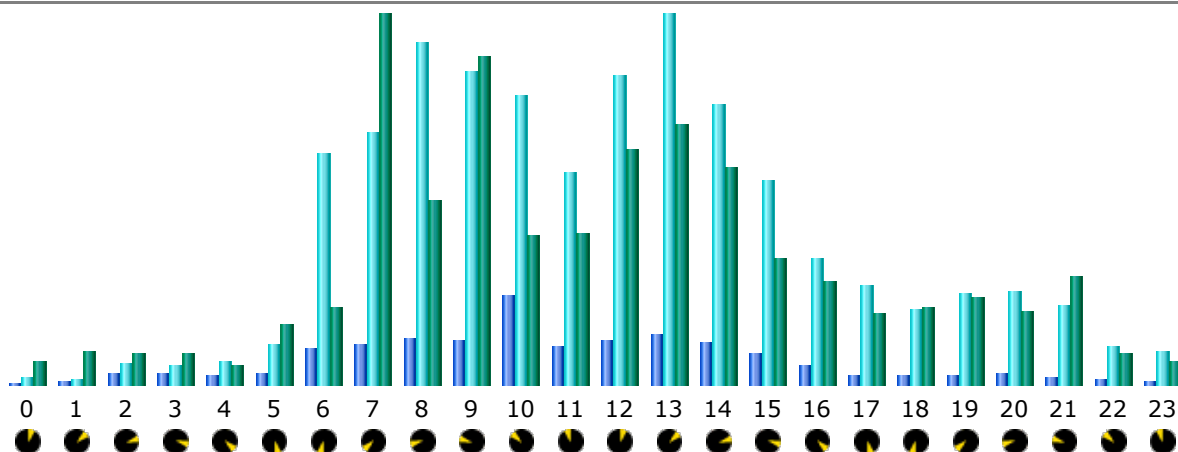

Hours

Hours	Pages	Hits	Bandwidth	Hours	Pages	Hits	Bandwidth
00	24	164	27.18 MB	12	995	7,083	282.35 MB
01	60	130	39.70 MB	13	1,163	8,484	312.85 MB
02	253	497	38.76 MB	14	987	6,413	260.41 MB
03	239	426	37.06 MB	15	731	4,710	151.44 MB
04	235	531	24.27 MB	16	470	2,901	125.23 MB
05	275	942	71.93 MB	17	229	2,300	84.57 MB
06	830	5,326	92.50 MB	18	221	1,706	92.91 MB
07	917	5,780	443.40 MB	19	198	2,094	103.76 MB
08	1,043	7,832	221.30 MB	20	278	2,165	87.97 MB
09	1,031	7,211	394.03 MB	21	178	1,825	128.45 MB
10	2,061	6,641	179.42 MB	22	101	862	39.11 MB
11	884	4,893	181.53 MB	23	74	788	28.05 MB

Countries (Top 25) - [Full list](#)

Countries	Pages	Hits	Bandwidth
Brazil br	9,719	73,694	2.74 GB
Hong Kong hk	3,191	3,191	7.87 KB