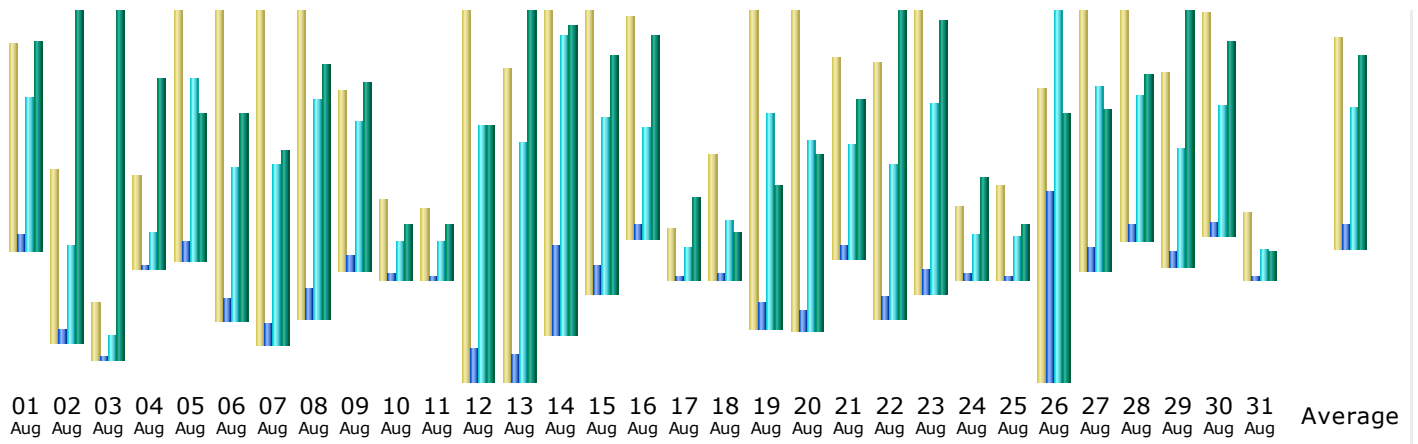

Day	Number of visits	Pages	Hits	Bandwidth
01 Aug 2013	62	307	2,857	120.62 MB
02 Aug 2013	52	242	1,817	191.38 MB
03 Aug 2013	17	47	453	200.81 MB
04 Aug 2013	28	72	689	109.80 MB
05 Aug 2013	75	359	3,408	84.78 MB
06 Aug 2013	93	392	2,873	119.78 MB
07 Aug 2013	100	398	3,382	112.60 MB
08 Aug 2013	92	566	4,096	146.65 MB
09 Aug 2013	54	307	2,768	108.22 MB
10 Aug 2013	24	91	727	31.27 MB
11 Aug 2013	21	74	695	31.58 MB
12 Aug 2013	111	632	4,775	148.39 MB
13 Aug 2013	94	520	4,484	213.76 MB
14 Aug 2013	97	1,654	5,591	178.16 MB
15 Aug 2013	85	524	3,290	137.53 MB
16 Aug 2013	66	245	2,043	117.30 MB
17 Aug 2013	15	40	584	46.48 MB
18 Aug 2013	37	85	1,109	26.93 MB
19 Aug 2013	95	464	4,016	82.43 MB
20 Aug 2013	96	371	3,574	102.08 MB
21 Aug 2013	60	262	2,138	91.94 MB
22 Aug 2013	77	385	2,848	178.03 MB
23 Aug 2013	85	434	3,571	157.24 MB
24 Aug 2013	22	80	824	58.79 MB
25 Aug 2013	28	70	807	32.05 MB
26 Aug 2013	88	3,566	6,918	154.82 MB
27 Aug 2013	78	433	3,443	93.49 MB
28 Aug 2013	69	270	2,719	95.91 MB
29 Aug 2013	58	283	2,210	147.61 MB
30 Aug 2013	67	262	2,440	111.66 MB
31 Aug 2013	20	42	555	16.08 MB
Average	63	434	2,635	111.23 MB
Total	1,966	13,477	81,704	3.37 GB

Days of week