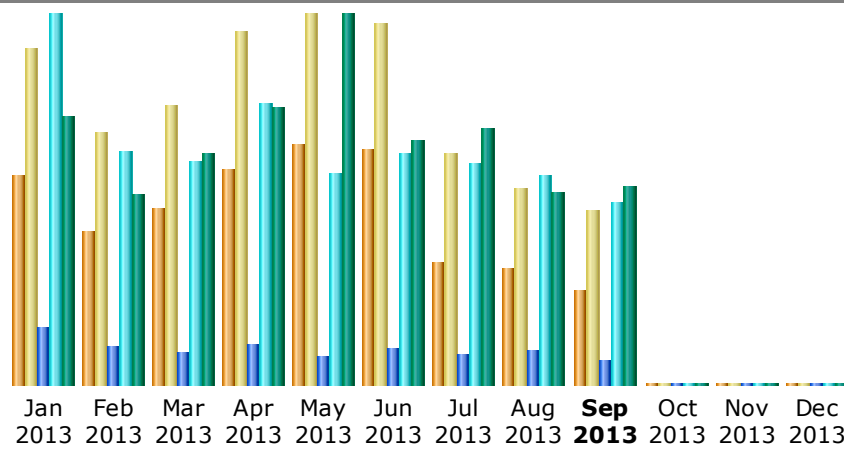

Last Update: 30 Sep 2013 - 07:07

Reported period: Aug 2013 OK

Summary

Reported period	Month Aug 2013				
First visit	01 Aug 2013 - 06:25				
Last visit	31 Aug 2013 - 23:41				
	Unique visitors	Number of visits	Pages	Hits	Bandwidth
Viewed traffic *	1,161	1,966 (1.69 visits/visitor)	13,477 (6.85 Pages/Visit)	81,704 (41.55 Hits/Visit)	3.37 GB (1796 KB/Visit)
Not viewed traffic *			4,107	31,785	1.58 GB

* Not viewed traffic includes traffic generated by robots, worms, or replies with special HTTP status codes.

Monthly history

Month	Unique visitors	Number of visits	Pages	Hits	Bandwidth
Jan 2013	2,070	3,348	21,963	144,682	4.68 GB
Feb 2013	1,533	2,518	14,755	91,219	3.33 GB
Mar 2013	1,758	2,777	12,802	87,012	4.04 GB
Apr 2013	2,142	3,520	15,783	109,714	4.82 GB
May 2013	2,393	3,687	11,178	82,163	6.45 GB
Jun 2013	2,337	3,600	14,409	90,272	4.23 GB
Jul 2013	1,212	2,298	11,927	86,600	4.46 GB
Aug 2013	1,161	1,966	13,477	81,704	3.37 GB
Sep 2013	926	1,741	9,334	71,434	3.46 GB
Oct 2013	0	0	0	0	0
Nov 2013	0	0	0	0	0
Dec 2013	0	0	0	0	0
Total	15,532	25,455	125,628	844,800	38.84 GB