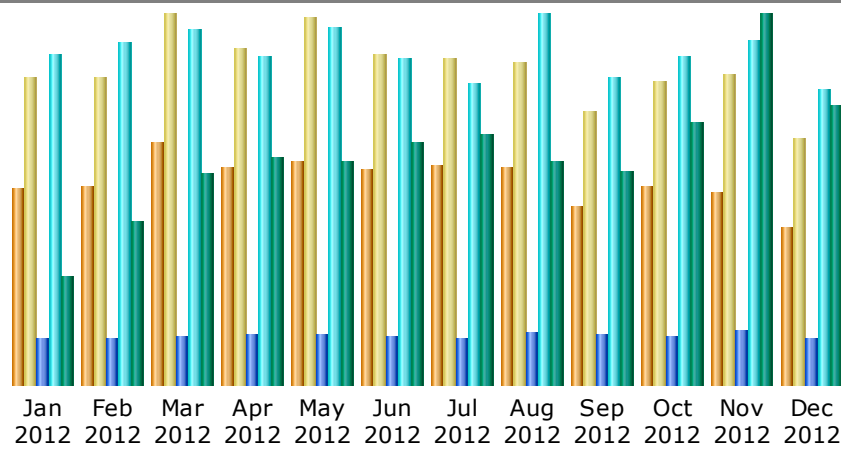

Last Update: 30 Sep 2013 - 07:07

Reported period: Dec 2012 OK

Summary

Reported period	Month Dec 2012				
First visit	01 Dec 2012 - 03:00				
Last visit	31 Dec 2012 - 22:41				
	Unique visitors	Number of visits	Pages	Hits	Bandwidth
Viewed traffic *	1,191	1,875 (1.57 visits/visitor)	11,203 (5.97 Pages/Visit)	71,140 (37.94 Hits/Visit)	3.34 GB (1868.9 KB/Visit)
Not viewed traffic *			4,348	30,735	1.16 GB

* Not viewed traffic includes traffic generated by robots, worms, or replies with special HTTP status codes.

Monthly history

Month	Unique visitors	Number of visits	Pages	Hits	Bandwidth
Jan 2012	1,500	2,345	10,934	79,424	1.31 GB
Feb 2012	1,510	2,341	10,999	82,185	1.95 GB
Mar 2012	1,838	2,820	11,828	85,363	2.54 GB
Apr 2012	1,648	2,557	11,869	78,898	2.71 GB
May 2012	1,699	2,798	12,105	85,644	2.66 GB
Jun 2012	1,638	2,511	11,478	78,385	2.89 GB
Jul 2012	1,663	2,490	11,359	72,497	2.98 GB
Aug 2012	1,652	2,456	12,831	88,929	2.66 GB
Sep 2012	1,353	2,072	12,017	73,852	2.55 GB
Oct 2012	1,519	2,314	11,598	78,938	3.13 GB
Nov 2012	1,465	2,350	13,276	82,770	4.43 GB
Dec 2012	1,191	1,875	11,203	71,140	3.34 GB
Total	18,676	28,929	141,497	958,025	33.16 GB