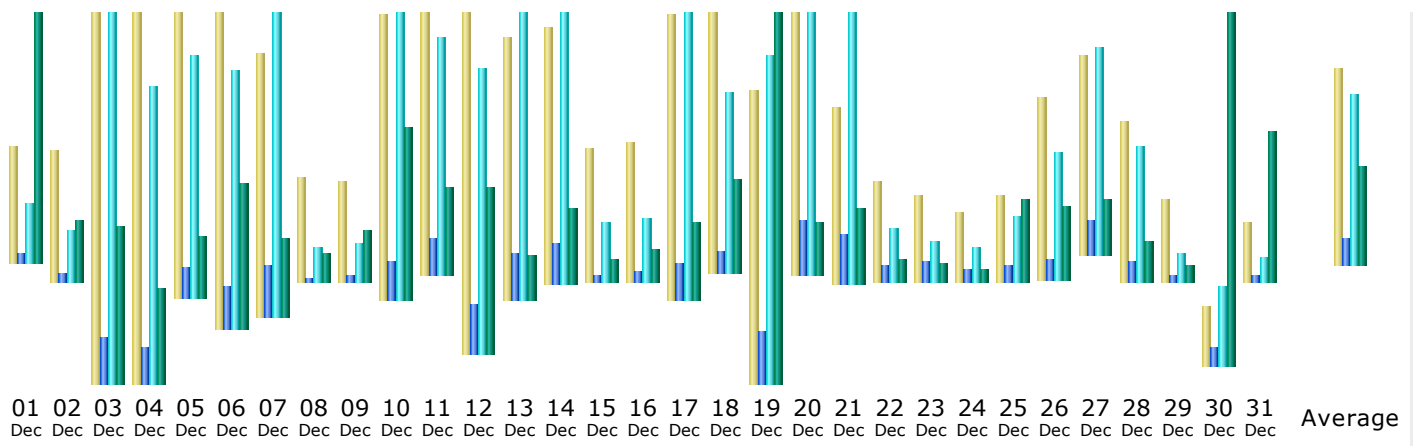

Day	Number of visits	Pages	Hits	Bandwidth
01 Dec 2012	36	135	786	284.65 MB
02 Dec 2012	40	94	669	70.22 MB
03 Dec 2012	114	612	5,005	179.32 MB
04 Dec 2012	114	500	4,024	109.56 MB
05 Dec 2012	88	413	3,270	69.25 MB
06 Dec 2012	97	563	3,497	164.23 MB
07 Dec 2012	81	680	4,115	87.25 MB
08 Dec 2012	32	55	465	31.51 MB
09 Dec 2012	31	68	518	56.33 MB
10 Dec 2012	88	512	3,876	195.07 MB
11 Dec 2012	81	475	3,221	100.53 MB
12 Dec 2012	105	659	3,864	188.81 MB
13 Dec 2012	81	615	3,882	49.73 MB
14 Dec 2012	79	552	3,662	85.49 MB
15 Dec 2012	41	79	804	24.80 MB
16 Dec 2012	43	113	841	35.34 MB
17 Dec 2012	88	499	3,884	87.28 MB
18 Dec 2012	80	284	2,437	106.22 MB
19 Dec 2012	90	705	4,433	421.72 MB
20 Dec 2012	81	723	3,548	60.83 MB
21 Dec 2012	54	665	3,649	84.89 MB
22 Dec 2012	31	199	699	24.94 MB
23 Dec 2012	26	258	540	19.15 MB
24 Dec 2012	21	142	459	12.34 MB
25 Dec 2012	26	221	868	93.66 MB
26 Dec 2012	56	265	1,710	82.42 MB
27 Dec 2012	61	465	2,797	63.08 MB
28 Dec 2012	49	276	1,834	45.17 MB
29 Dec 2012	25	66	388	18.54 MB
30 Dec 2012	18	245	1,083	400.94 MB
31 Dec 2012	18	65	312	168.81 MB
Average	60	361	2,294	110.39 MB
Total	1,875	11,203	71,140	3.34 GB

Days of week