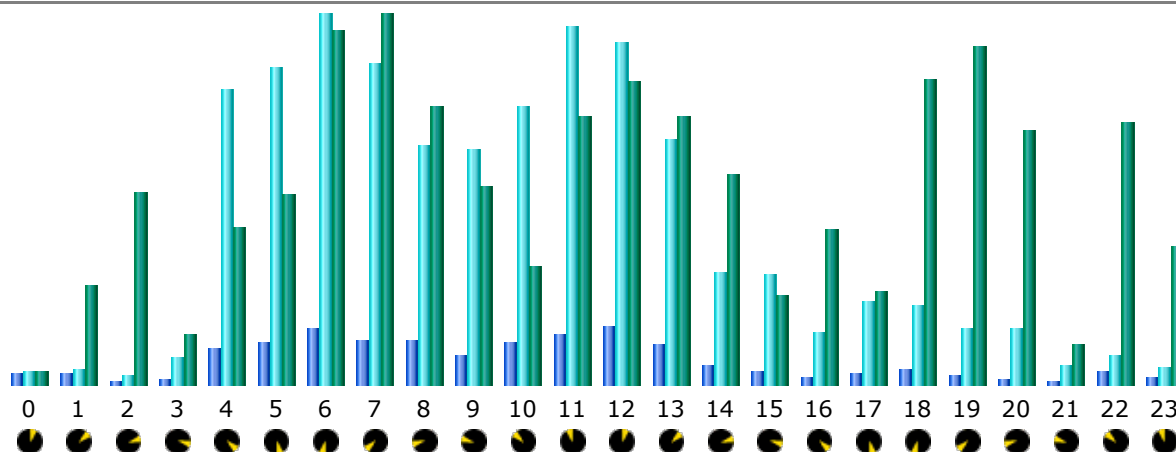

Hours

Hours	Pages	Hits	Bandwidth	Hours	Pages	Hits	Bandwidth
00	222	264	9.53 MB	12	1,113	6,590	217.77 MB
01	235	289	71.33 MB	13	759	4,743	193.91 MB
02	46	161	138.77 MB	14	370	2,144	151.49 MB
03	88	537	35.92 MB	15	260	2,124	64.03 MB
04	677	5,684	112.63 MB	16	151	1,020	111.93 MB
05	796	6,144	137.61 MB	17	232	1,604	66.89 MB
06	1,088	7,145	256.04 MB	18	290	1,525	220.47 MB
07	872	6,232	266.52 MB	19	187	1,080	244.13 MB
08	840	4,623	200.16 MB	20	115	1,094	183.43 MB
09	585	4,543	143.17 MB	21	61	383	28.89 MB
10	824	5,376	85.69 MB	22	265	576	188.49 MB
11	975	6,933	193.09 MB	23	152	326	100.18 MB

Countries (Top 25) - [Full list](#)

Countries	Pages	Hits	Bandwidth
Brazil br	9,503	65,684	2.82 GB
Moldova md	815	815	6.52 MB