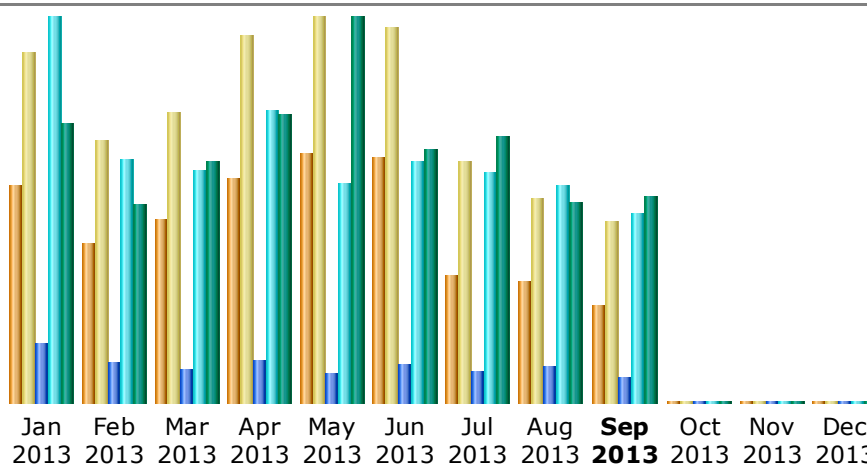

Last Update: 30 Sep 2013 - 07:07

Reported period:

Summary

Reported period	Month Feb 2013				
First visit	01 Feb 2013 - 00:49				
Last visit	28 Feb 2013 - 23:35				
	Unique visitors	Number of visits	Pages	Hits	Bandwidth
Viewed traffic *	1,533	2,518 (1.64 visits/visitor)	14,755 (5.85 Pages/Visit)	91,219 (36.22 Hits/Visit)	3.33 GB (1385.11 KB/Visit)
Not viewed traffic *			5,468	39,378	990.42 MB

* Not viewed traffic includes traffic generated by robots, worms, or replies with special HTTP status codes.

Monthly history

Month	Unique visitors	Number of visits	Pages	Hits	Bandwidth
Jan 2013	2,070	3,348	21,963	144,682	4.68 GB
Feb 2013	1,533	2,518	14,755	91,219	3.33 GB
Mar 2013	1,758	2,777	12,802	87,012	4.04 GB
Apr 2013	2,142	3,520	15,783	109,714	4.82 GB
May 2013	2,393	3,687	11,178	82,163	6.45 GB
Jun 2013	2,337	3,600	14,409	90,272	4.23 GB
Jul 2013	1,212	2,298	11,927	86,600	4.46 GB
Aug 2013	1,161	1,966	13,477	81,704	3.37 GB
Sep 2013	926	1,741	9,334	71,434	3.46 GB
Oct 2013	0	0	0	0	0
Nov 2013	0	0	0	0	0
Dec 2013	0	0	0	0	0
Total	15,532	25,455	125,628	844,800	38.84 GB