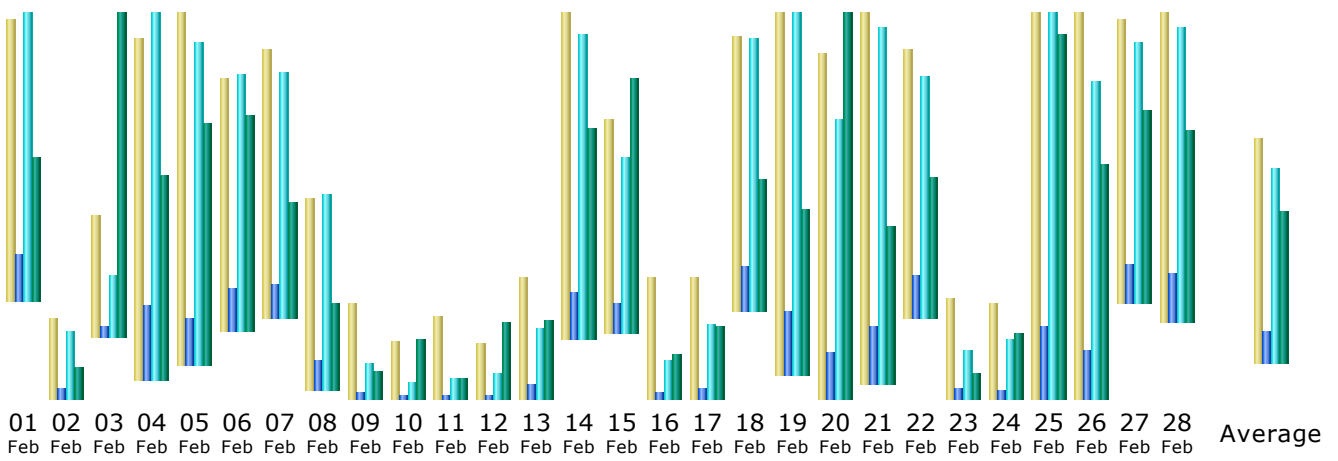

Days of week