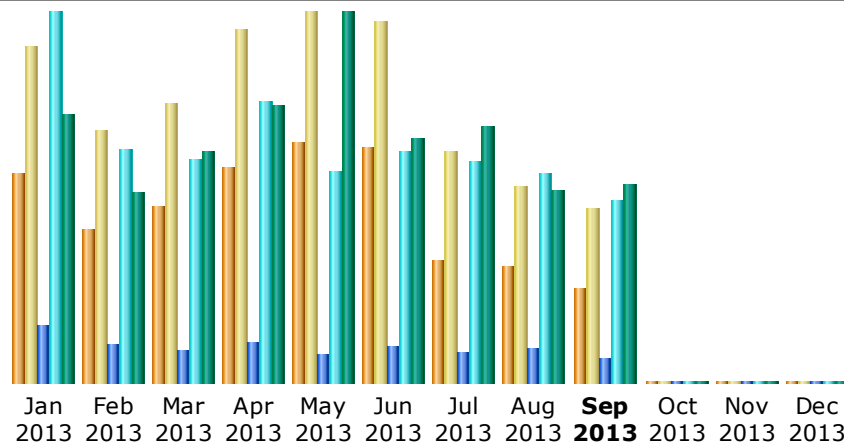

Last Update: 30 Sep 2013 - 07:07

Reported period:

Summary

Reported period	Month Jan 2013				
First visit	01 Jan 2013 - 02:22				
Last visit	31 Jan 2013 - 23:16				
	Unique visitors	Number of visits	Pages	Hits	Bandwidth
Viewed traffic *	2,070	3,348 (1.61 visits/visitor)	21,963 (6.56 Pages/Visit)	144,682 (43.21 Hits/Visit)	4.68 GB (1465.15 KB/Visit)
Not viewed traffic *			6,131	59,291	1.27 GB

* Not viewed traffic includes traffic generated by robots, worms, or replies with special HTTP status codes.

Monthly history

Month	Unique visitors	Number of visits	Pages	Hits	Bandwidth
Jan 2013	2,070	3,348	21,963	144,682	4.68 GB
Feb 2013	1,533	2,518	14,755	91,219	3.33 GB
Mar 2013	1,758	2,777	12,802	87,012	4.04 GB
Apr 2013	2,142	3,520	15,783	109,714	4.82 GB
May 2013	2,393	3,687	11,178	82,163	6.45 GB
Jun 2013	2,337	3,600	14,409	90,272	4.23 GB
Jul 2013	1,212	2,298	11,927	86,600	4.46 GB
Aug 2013	1,161	1,966	13,477	81,704	3.37 GB
Sep 2013	926	1,741	9,334	71,434	3.46 GB
Oct 2013	0	0	0	0	0
Nov 2013	0	0	0	0	0
Dec 2013	0	0	0	0	0
Total	15,532	25,455	125,628	844,800	38.84 GB