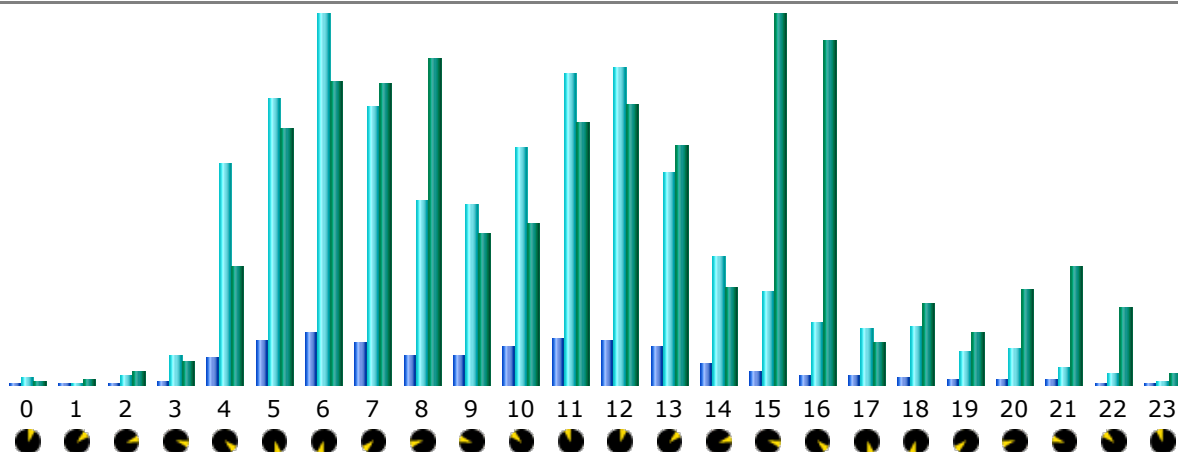

Hours

Hours	Pages	Hits	Bandwidth	Hours	Pages	Hits	Bandwidth
00	55	369	4.63 MB	12	2,070	14,532	359.10 MB
01	16	44	5.76 MB	13	1,719	9,800	308.41 MB
02	73	406	16.14 MB	14	968	5,936	125.65 MB
03	137	1,337	31.57 MB	15	658	4,300	474.92 MB
04	1,278	10,131	150.74 MB	16	388	2,920	441.47 MB
05	2,066	13,135	329.49 MB	17	419	2,588	54.30 MB
06	2,373	16,981	389.85 MB	18	326	2,719	104.06 MB
07	1,953	12,808	387.55 MB	19	228	1,578	66.22 MB
08	1,360	8,473	418.00 MB	20	266	1,686	122.41 MB
09	1,405	8,245	193.44 MB	21	204	848	150.49 MB
10	1,778	10,895	205.83 MB	22	78	521	98.76 MB
11	2,116	14,274	336.05 MB	23	29	156	15.54 MB

Countries (Top 25) - [Full list](#)

Countries	Pages	Hits	Bandwidth
Brazil	20,850	138,652	4.25 GB
Russian