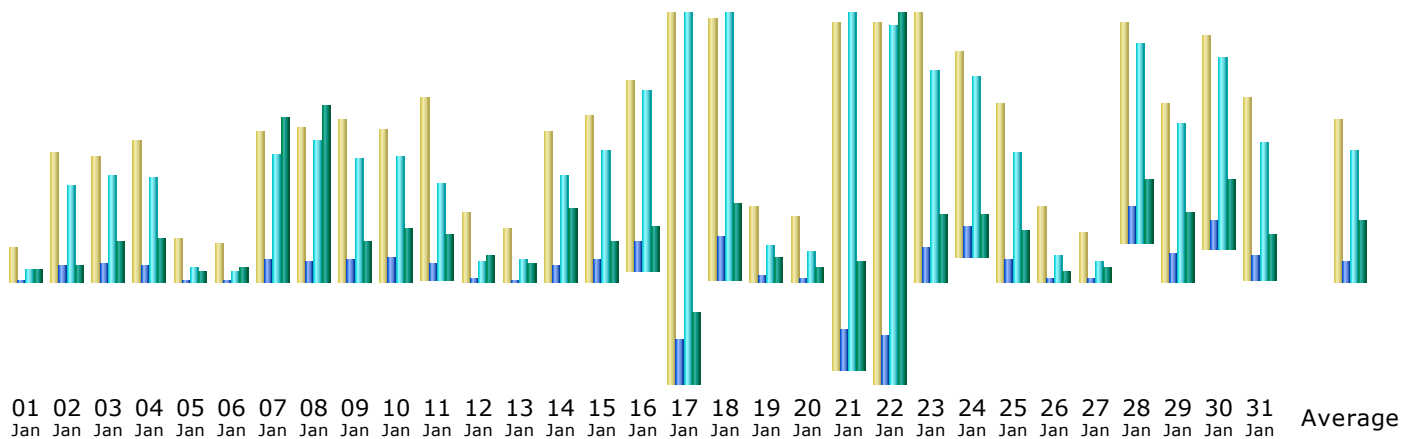

Day	Number of visits	Pages	Hits	Bandwidth
01 Jan 2013	23	67	406	29.33 MB
02 Jan 2013	87	519	3,378	39.78 MB
03 Jan 2013	84	613	3,796	102.81 MB
04 Jan 2013	95	563	3,664	103.86 MB
05 Jan 2013	29	60	503	21.68 MB
06 Jan 2013	25	45	322	32.99 MB
07 Jan 2013	100	791	4,512	415.09 MB
08 Jan 2013	103	718	5,013	445.96 MB
09 Jan 2013	108	766	4,376	103.18 MB
10 Jan 2013	102	811	4,387	130.24 MB
11 Jan 2013	122	551	3,390	112.98 MB
12 Jan 2013	47	112	672	64.28 MB
13 Jan 2013	35	66	767	41.93 MB
14 Jan 2013	100	547	3,747	185.61 MB
15 Jan 2013	111	769	4,673	98.87 MB
16 Jan 2013	128	1,040	6,379	113.32 MB
17 Jan 2013	249	1,590	13,152	180.72 MB
18 Jan 2013	175	1,519	9,493	187.73 MB
19 Jan 2013	50	159	1,259	57.18 MB
20 Jan 2013	44	116	1,080	32.68 MB
21 Jan 2013	233	1,443	12,657	274.11 MB
22 Jan 2013	243	1,744	12,726	934.50 MB
23 Jan 2013	181	1,184	7,501	169.65 MB
24 Jan 2013	138	1,036	6,383	104.09 MB
25 Jan 2013	119	792	4,533	127.12 MB
26 Jan 2013	51	143	901	25.86 MB
27 Jan 2013	33	114	730	32.61 MB
28 Jan 2013	147	1,255	7,071	159.69 MB
29 Jan 2013	120	953	5,609	173.74 MB
30 Jan 2013	143	1,011	6,737	176.17 MB
31 Jan 2013	123	866	4,865	112.65 MB
Average	108	708	4,667	154.53 MB
Total	3,348	21,963	144,682	4.68 GB

Days of week