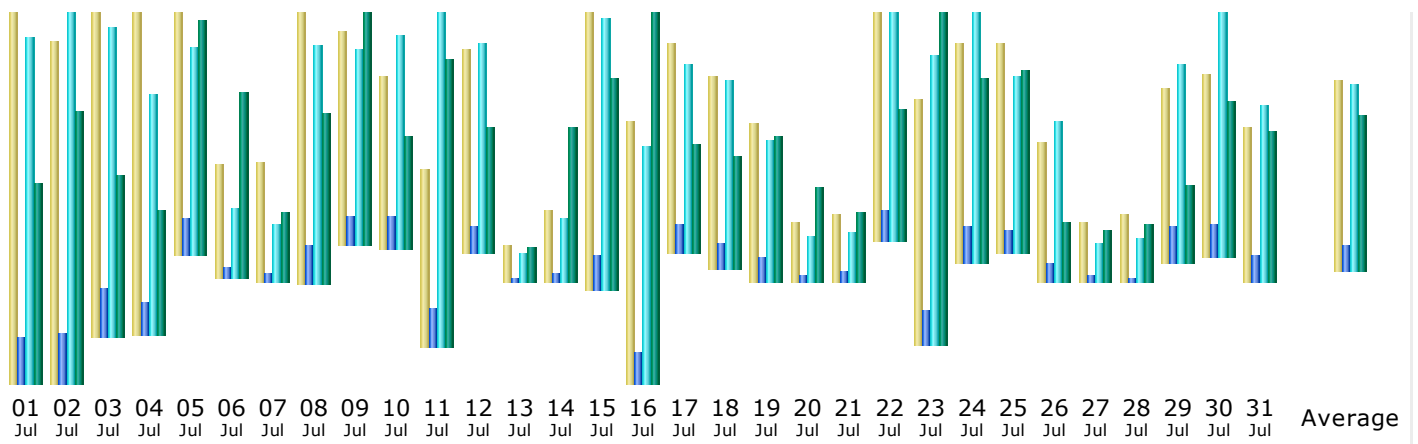

Day	Number of visits	Pages	Hits	Bandwidth
01 Jul 2013	145	683	5,172	189.29 MB
02 Jul 2013	134	761	5,535	257.83 MB
03 Jul 2013	127	715	4,616	151.82 MB
04 Jul 2013	126	490	3,569	116.80 MB
05 Jul 2013	95	552	3,097	220.26 MB
06 Jul 2013	44	131	1,033	173.73 MB
07 Jul 2013	46	111	836	64.66 MB
08 Jul 2013	106	570	3,557	160.72 MB
09 Jul 2013	83	423	2,910	217.64 MB
10 Jul 2013	67	467	3,169	105.54 MB
11 Jul 2013	70	559	4,992	269.98 MB
12 Jul 2013	79	398	3,125	116.83 MB
13 Jul 2013	14	32	417	33.00 MB
14 Jul 2013	28	93	926	145.33 MB
15 Jul 2013	108	498	4,051	198.55 MB
16 Jul 2013	103	477	3,545	349.49 MB
17 Jul 2013	82	402	2,810	101.52 MB
18 Jul 2013	75	383	2,805	106.39 MB
19 Jul 2013	62	339	2,118	136.35 MB
20 Jul 2013	23	84	674	87.43 MB
21 Jul 2013	26	143	723	64.39 MB
22 Jul 2013	89	431	3,393	122.79 MB
23 Jul 2013	96	510	4,310	313.14 MB
24 Jul 2013	86	536	3,740	174.09 MB
25 Jul 2013	82	331	2,638	171.99 MB
26 Jul 2013	54	272	2,383	56.16 MB
27 Jul 2013	23	85	580	46.75 MB
28 Jul 2013	26	56	618	53.59 MB
29 Jul 2013	68	536	2,979	72.44 MB
30 Jul 2013	71	487	3,637	146.18 MB
31 Jul 2013	60	372	2,642	140.78 MB
Average	74	384	2,793	147.27 MB
Total	2,298	11,927	86,600	4.46 GB

Days of week