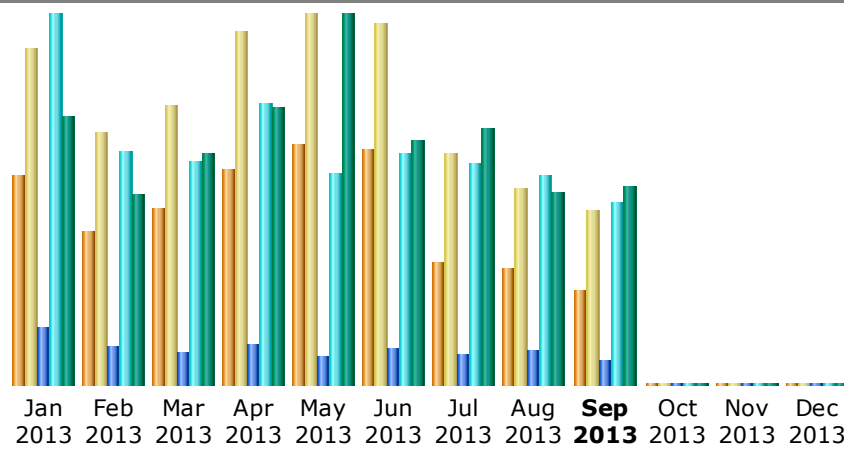

### Summary

<b>Reported period</b>	Month Jul 2013				
<b>First visit</b>	01 Jul 2013 - 00:07				
<b>Last visit</b>	31 Jul 2013 - 23:58				
	Unique visitors	Number of visits	Pages	Hits	Bandwidth
Viewed traffic *	<b>1,212</b>	<b>2,298</b> (1.89 visits/visitor)	<b>11,927</b> (5.19 Pages/Visit)	<b>86,600</b> (37.68 Hits/Visit)	<b>4.46 GB</b> (2034.38 KB/Visit)
Not viewed traffic *			<b>5,320</b>	<b>38,574</b>	<b>1.37 GB</b>

\* Not viewed traffic includes traffic generated by robots, worms, or replies with special HTTP status codes.

### Monthly history

Month	Unique visitors	Number of visits	Pages	Hits	Bandwidth
Jan 2013	2,070	3,348	21,963	144,682	4.68 GB
Feb 2013	1,533	2,518	14,755	91,219	3.33 GB
Mar 2013	1,758	2,777	12,802	87,012	4.04 GB
Apr 2013	2,142	3,520	15,783	109,714	4.82 GB
May 2013	2,393	3,687	11,178	82,163	6.45 GB
Jun 2013	2,337	3,600	14,409	90,272	4.23 GB
Jul 2013	1,212	2,298	11,927	86,600	4.46 GB
Aug 2013	1,161	1,966	13,477	81,704	3.37 GB
<b>Sep 2013</b>	926	1,741	9,334	71,434	3.46 GB
Oct 2013	0	0	0	0	0
Nov 2013	0	0	0	0	0
Dec 2013	0	0	0	0	0
Total	15,532	25,455	125,628	844,800	38.84 GB