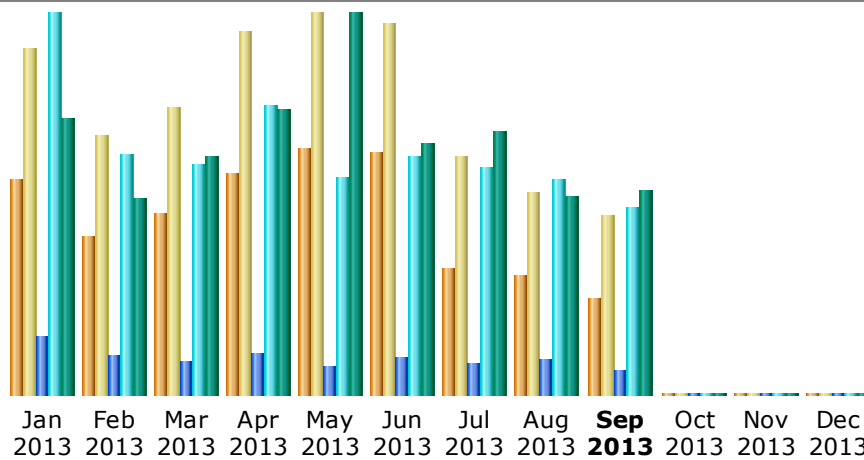

Last Update: 30 Sep 2013 - 07:07

Reported period: Jun 2013 OK

Summary

Reported period	Month Jun 2013				
First visit	01 Jun 2013 - 02:23				
Last visit	30 Jun 2013 - 23:50				
	Unique visitors	Number of visits	Pages	Hits	Bandwidth
Viewed traffic *	2,337	3,600 (1.54 visits/visitor)	14,409 (4 Pages/Visit)	90,272 (25.07 Hits/Visit)	4.23 GB (1232.82 KB/Visit)
Not viewed traffic *			5,411	31,278	1.95 GB

* Not viewed traffic includes traffic generated by robots, worms, or replies with special HTTP status codes.

Monthly history

Month	Unique visitors	Number of visits	Pages	Hits	Bandwidth
Jan 2013	2,070	3,348	21,963	144,682	4.68 GB
Feb 2013	1,533	2,518	14,755	91,219	3.33 GB
Mar 2013	1,758	2,777	12,802	87,012	4.04 GB
Apr 2013	2,142	3,520	15,783	109,714	4.82 GB
May 2013	2,393	3,687	11,178	82,163	6.45 GB
Jun 2013	2,337	3,600	14,409	90,272	4.23 GB
Jul 2013	1,212	2,298	11,927	86,600	4.46 GB
Aug 2013	1,161	1,966	13,477	81,704	3.37 GB
Sep 2013	926	1,741	9,334	71,434	3.46 GB
Oct 2013	0	0	0	0	0
Nov 2013	0	0	0	0	0
Dec 2013	0	0	0	0	0
Total	15,532	25,455	125,628	844,800	38.84 GB