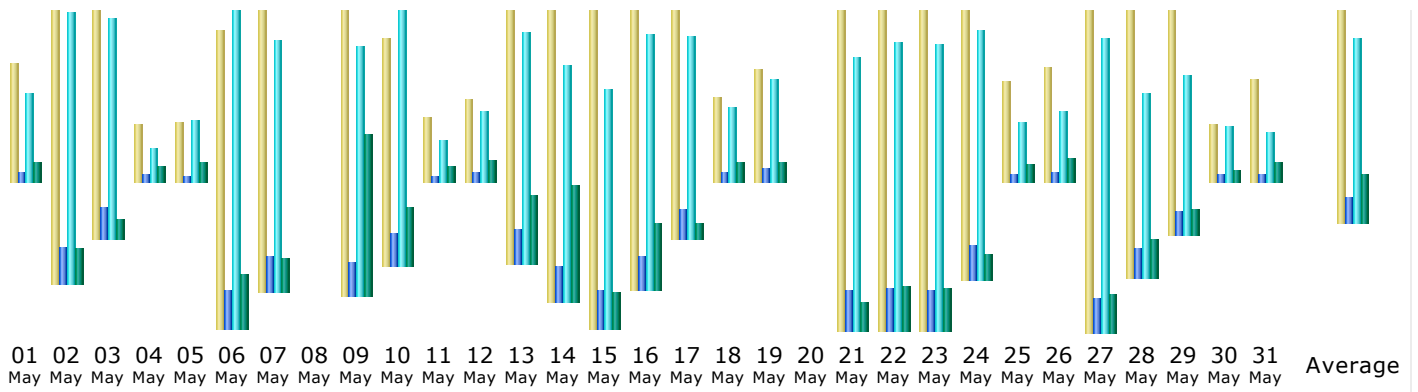

* Not viewed traffic includes traffic generated by robots, worms, or replies with special HTTP status codes.

Monthly history

Month	Unique visitors	Number of visits	Pages	Hits	Bandwidth
Jan 2013	2,070	3,348	21,963	144,682	4.68 GB
Feb 2013	1,533	2,518	14,755	91,219	3.33 GB
Mar 2013	1,758	2,777	12,802	87,012	4.04 GB
Apr 2013	2,142	3,520	15,783	109,714	4.82 GB
May 2013	2,393	3,687	11,178	82,163	6.45 GB
Jun 2013	2,337	3,600	14,409	90,272	4.23 GB
Jul 2013	1,212	2,298	11,927	86,600	4.46 GB
Aug 2013	1,161	1,966	13,477	81,704	3.37 GB
Sep 2013	926	1,741	9,334	71,434	3.46 GB
Oct 2013	0	0	0	0	0
Nov 2013	0	0	0	0	0
Dec 2013	0	0	0	0	0
Total	15,532	25,455	125,628	844,800	38.84 GB

Days of month

Day	Number of visits	Pages	Hits	Bandwidth
01 May 2013	66	135	1,257	82.10 MB
02 May 2013	153	528	3,882	157.80 MB
03 May 2013	128	434	3,151	84.72 MB
04 May 2013	32	88	479	69.40 MB
05 May 2013	33	77	852	81.19 MB
06 May 2013	168	560	4,554	243.76 MB
07 May 2013	157	493	3,597	141.55 MB
08 May 2013	149	465	3,059	1.55 GB
09 May 2013	160	480	3,582	715.26 MB
10 May 2013	128	475	3,654	255.91 MB
11 May 2013	36	66	592	64.98 MB
12 May 2013	46	116	1,013	96.31 MB
13 May 2013	142	505	3,327	301.90 MB
14 May 2013	163	481	3,368	514.02 MB
15 May 2013	178	562	3,422	164.61 MB
16 May 2013	156	458	3,673	296.78 MB
17 May 2013	128	413	2,905	69.97 MB
18 May 2013	47	125	1,048	83.28 MB
19 May 2013	62	185	1,457	82.02 MB
20 May 2013	199	608	5,086	130.70 MB
21 May 2013	180	574	3,915	123.52 MB
22 May 2013	180	607	4,126	197.04 MB
23 May 2013	180	566	4,109	192.98 MB
24 May 2013	151	505	3,577	111.98 MB
25 May 2013	56	111	838	76.42 MB
26 May 2013	64	130	1,015	97.08 MB
27 May 2013	181	508	4,233	175.36 MB
28 May 2013	150	411	2,650	169.55 MB
29 May 2013	125	317	2,278	109.25 MB
30 May 2013	32	85	763	49.55 MB
31 May 2013	57	110	701	83.06 MB
Average	118	360	2,650	213.08 MB
Total	3,687	11,178	82,163	6.45 GB