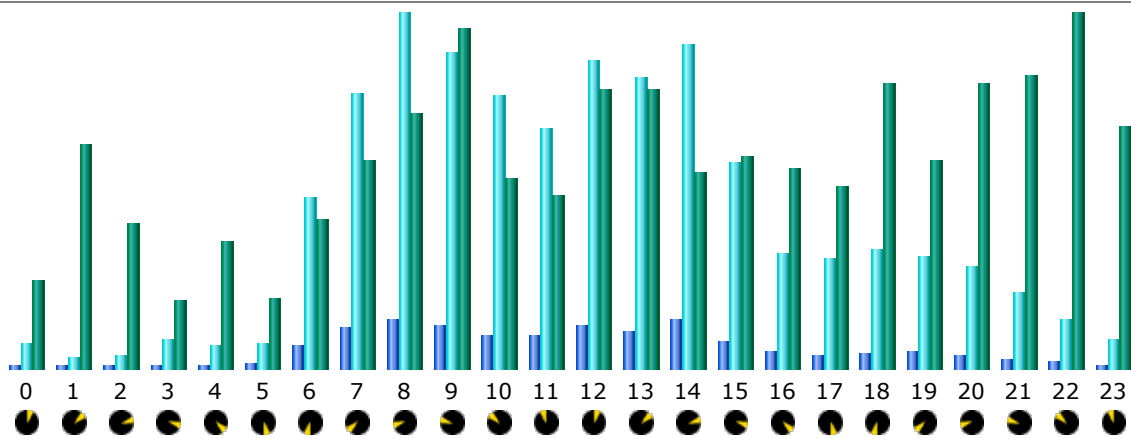

Hours

Hours	Pages	Hits	Bandwidth	Hours	Pages	Hits	Bandwidth
00	74	576	113.55 MB	12	956	7,052	364.81 MB
01	51	228	293.89 MB	13	855	6,643	364.88 MB
02	61	273	188.97 MB	14	1,097	7,411	255.95 MB
03	79	645	88.69 MB	15	589	4,716	277.33 MB
04	76	521	165.16 MB	16	384	2,636	261.39 MB
05	119	580	91.55 MB	17	298	2,495	238.49 MB
06	533	3,894	195.56 MB	18	322	2,714	373.46 MB
07	938	6,316	272.16 MB	19	390	2,564	271.44 MB
08	1,114	8,126	334.17 MB	20	283	2,303	372.50 MB
09	965	7,225	445.57 MB	21	217	1,725	382.65 MB
10	757	6,250	248.52 MB	22	174	1,119	464.31 MB
11	765	5,475	225.55 MB	23	81	676	314.86 MB

Countries (Top 25) - Full list

Countries	Pages	Hits	Bandwidth
Brazil (br)	9,909	74,672	2.98 GB
Russian Federation (ru)	473	3,505	88.30 MB
United States (us)	317	1,042	300.15 MB
Japan (jp)	151	668	123.04 MB