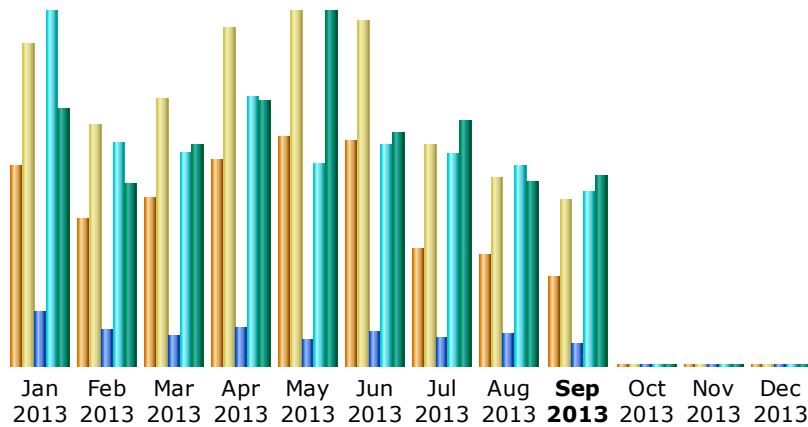

Last Update: 30 Sep 2013 - 07:07

Reported period:

Summary

Reported period	Month May 2013				
First visit	01 May 2013 - 01:03				
Last visit	31 May 2013 - 21:21				
	Unique visitors	Number of visits	Pages	Hits	Bandwidth
Viewed traffic *	2,393	3,687 (1.54 visits/visitor)	11,178 (3.03 Pages/Visit)	82,163 (22.28 Hits/Visit)	6.45 GB (1834.54 KB/Visit)
Not viewed traffic *			5,521	32,424	2.30 GB

* Not viewed traffic includes traffic generated by robots, worms, or replies with special HTTP status codes.

Monthly history

Month	Unique visitors	Number of visits	Pages	Hits	Bandwidth
Jan 2013	2,070	3,348	21,963	144,682	4.68 GB
Feb 2013	1,533	2,518	14,755	91,219	3.33 GB
Mar 2013	1,758	2,777	12,802	87,012	4.04 GB
Apr 2013	2,142	3,520	15,783	109,714	4.82 GB
May 2013	2,393	3,687	11,178	82,163	6.45 GB
Jun 2013	2,337	3,600	14,409	90,272	4.23 GB
Jul 2013	1,212	2,298	11,927	86,600	4.46 GB
Aug 2013	1,161	1,966	13,477	81,704	3.37 GB
Sep 2013	926	1,741	9,334	71,434	3.46 GB
Oct 2013	0	0	0	0	0
Nov 2013	0	0	0	0	0
Dec 2013	0	0	0	0	0
Total	15,532	25,455	125,628	844,800	38.84 GB