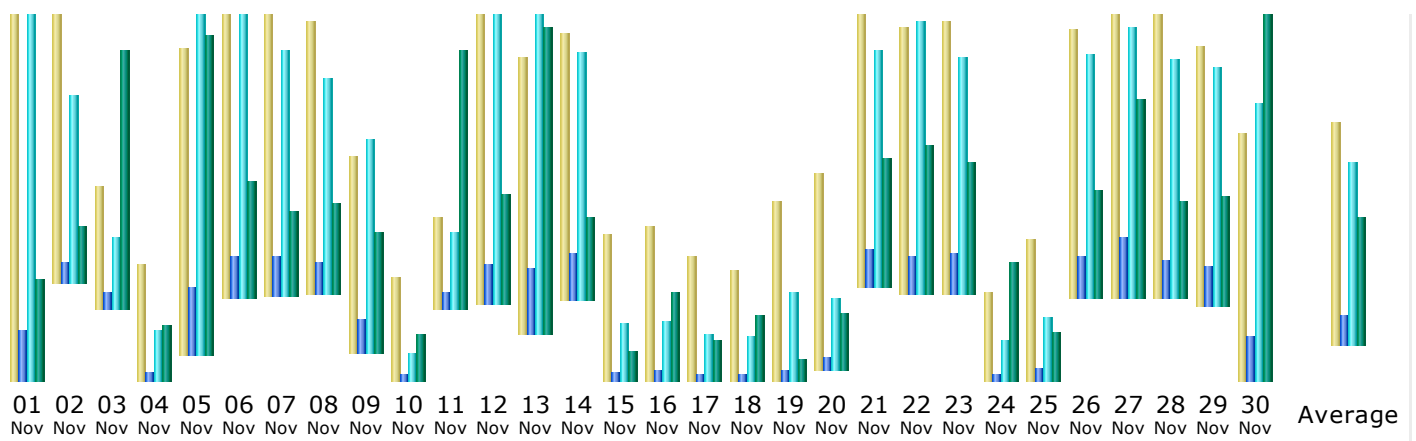

* Not viewed traffic includes traffic generated by robots, worms, or replies with special HTTP status codes.

Monthly history

Month	Unique visitors	Number of visits	Pages	Hits	Bandwidth
Jan 2012	1,500	2,345	10,934	79,424	1.31 GB
Feb 2012	1,510	2,341	10,999	82,185	1.95 GB
Mar 2012	1,838	2,820	11,828	85,363	2.54 GB
Apr 2012	1,648	2,557	11,869	78,898	2.71 GB
May 2012	1,699	2,798	12,105	85,644	2.66 GB
Jun 2012	1,638	2,511	11,478	78,385	2.89 GB
Jul 2012	1,663	2,490	11,359	72,497	2.98 GB
Aug 2012	1,652	2,456	12,831	88,929	2.66 GB
Sep 2012	1,353	2,072	12,017	73,852	2.55 GB
Oct 2012	1,519	2,314	11,598	78,938	3.13 GB
Nov 2012	1,465	2,350	13,276	82,770	4.43 GB
Dec 2012	1,191	1,875	11,203	71,140	3.34 GB
Total	18,676	28,929	141,497	958,025	33.16 GB

Days of month

Day	Number of visits	Pages	Hits	Bandwidth
01 Nov 2012	135	747	5,780	120.89 MB
02 Nov 2012	100	296	2,856	68.49 MB
03 Nov 2012	43	246	1,073	311.59 MB
04 Nov 2012	41	121	753	64.50 MB
05 Nov 2012	108	1,015	5,426	385.81 MB
06 Nov 2012	106	628	4,283	139.78 MB
07 Nov 2012	105	591	3,709	101.29 MB
08 Nov 2012	96	453	3,272	108.90 MB
09 Nov 2012	69	483	3,238	144.07 MB
10 Nov 2012	36	67	399	55.82 MB
11 Nov 2012	32	241	1,128	311.19 MB
12 Nov 2012	108	605	4,495	132.31 MB
13 Nov 2012	98	966	5,084	370.60 MB
14 Nov 2012	94	696	3,756	98.17 MB
15 Nov 2012	51	115	840	34.96 MB
16 Nov 2012	54	146	870	105.03 MB
17 Nov 2012	44	85	677	46.72 MB
18 Nov 2012	39	83	672	79.20 MB
19 Nov 2012	63	156	1,343	24.45 MB
20 Nov 2012	69	183	1,085	67.79 MB
21 Nov 2012	102	577	3,585	154.21 MB
22 Nov 2012	94	559	4,111	177.99 MB
23 Nov 2012	96	579	3,574	158.53 MB
24 Nov 2012	31	68	609	141.10 MB
25 Nov 2012	50	183	941	58.63 MB
26 Nov 2012	95	637	3,681	130.24 MB
27 Nov 2012	106	922	4,109	240.37 MB
28 Nov 2012	106	552	3,628	115.96 MB
29 Nov 2012	92	606	3,597	131.60 MB
30 Nov 2012	87	670	4,196	461.04 MB
Average	78	442	2,759	151.37 MB
Total	2,350	13,276	82,770	4.43 GB