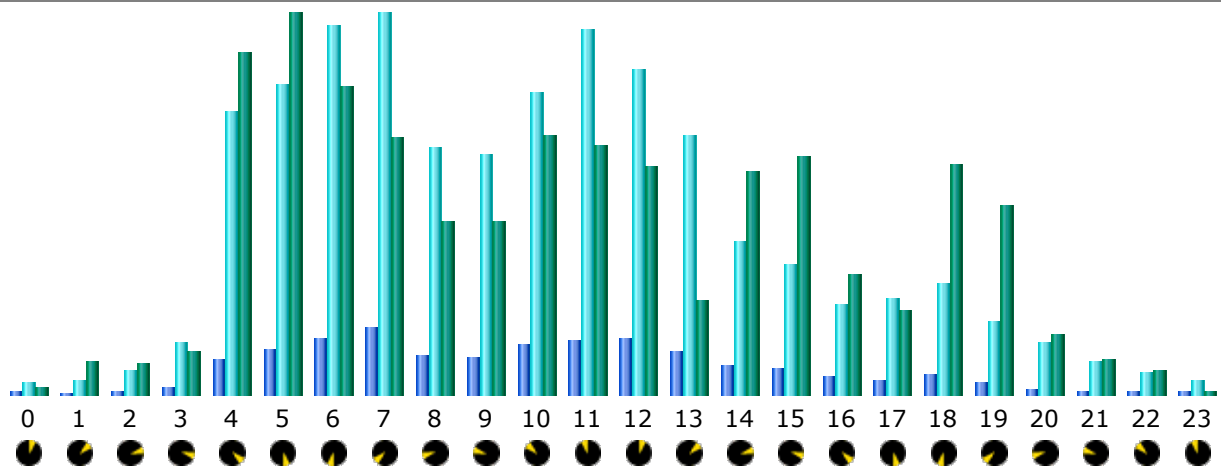

Hours

Hours	Pages	Hits	Bandwidth	Hours	Pages	Hits	Bandwidth
00	53	256	9.91 MB	12	1,175	6,781	273.13 MB
01	30	304	39.96 MB	13	903	5,400	113.39 MB
02	77	506	37.85 MB	14	605	3,221	266.76 MB
03	147	1,072	51.28 MB	15	540	2,724	285.08 MB
04	731	5,916	411.29 MB	16	361	1,894	142.93 MB
05	956	6,495	457.00 MB	17	285	2,012	99.51 MB
06	1,165	7,734	369.40 MB	18	434	2,325	274.62 MB
07	1,375	7,964	308.65 MB	19	265	1,548	226.23 MB
08	837	5,141	207.81 MB	20	110	1,084	72.44 MB
09	794	5,015	207.92 MB	21	83	666	41.91 MB
10	1,050	6,314	311.83 MB	22	75	467	28.60 MB
11	1,144	7,646	299.34 MB	23	81	285	4.34 MB

Countries (Top 25) - Full list

Countries	Pages	Hits	Bandwidth
Brazil	11,551	73,186	3.81 GB