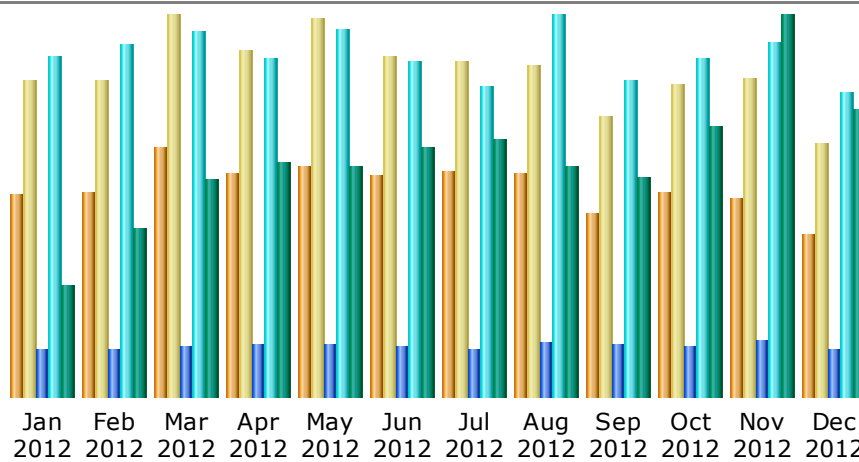

Last Update: 30 Sep 2013 - 07:07

Reported period:

Summary

Reported period	Month Nov 2012				
First visit	01 Nov 2012 - 03:24				
Last visit	30 Nov 2012 - 20:57				
	Unique visitors	Number of visits	Pages	Hits	Bandwidth
Viewed traffic *	1,465	2,350 (1.6 visits/visitor)	13,276 (5.64 Pages/Visit)	82,770 (35.22 Hits/Visit)	4.43 GB (1978.8 KB/Visit)
Not viewed traffic *			4,083	34,795	1.08 GB

* Not viewed traffic includes traffic generated by robots, worms, or replies with special HTTP status codes.

Monthly history

Month	Unique visitors	Number of visits	Pages	Hits	Bandwidth
Jan 2012	1,500	2,345	10,934	79,424	1.31 GB
Feb 2012	1,510	2,341	10,999	82,185	1.95 GB
Mar 2012	1,838	2,820	11,828	85,363	2.54 GB
Apr 2012	1,648	2,557	11,869	78,898	2.71 GB
May 2012	1,699	2,798	12,105	85,644	2.66 GB
Jun 2012	1,638	2,511	11,478	78,385	2.89 GB
Jul 2012	1,663	2,490	11,359	72,497	2.98 GB
Aug 2012	1,652	2,456	12,831	88,929	2.66 GB
Sep 2012	1,353	2,072	12,017	73,852	2.55 GB
Oct 2012	1,519	2,314	11,598	78,938	3.13 GB
Nov 2012	1,465	2,350	13,276	82,770	4.43 GB
Dec 2012	1,191	1,875	11,203	71,140	3.34 GB
Total	18,676	28,929	141,497	958,025	33.16 GB